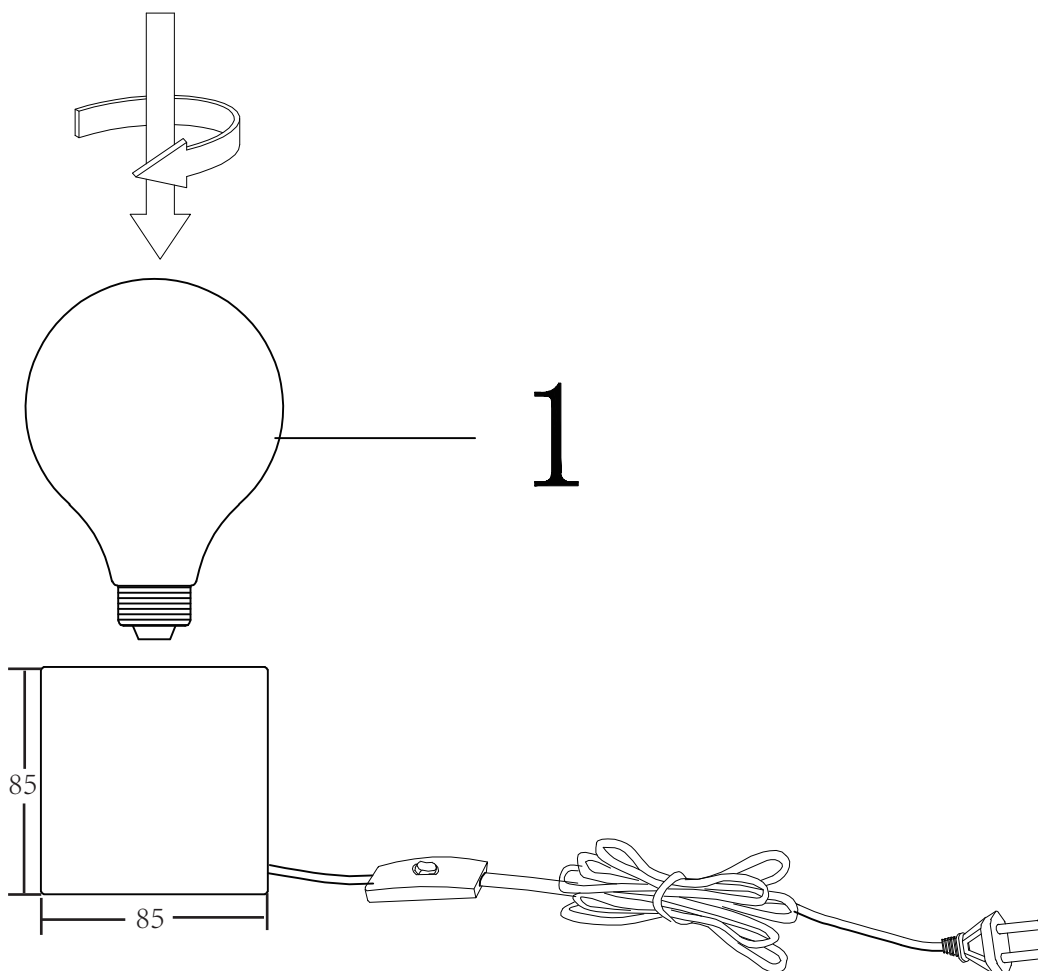

Line drawing of the item

Item number: 20500/05/01, 20500/05/17, 20500/05/11

Technical details

Materials used:	Metal
Color:	Brass/ Copper/ Chrome
Dimmable and how is fixture dimmable	Yes
Size: Height:	8.5
Length:	8.5
Width:	8.5
Net weight:	2.4 kgs
Power requirements:	220-240V~50Hz
Bulb type and maximum wattage:	E27 LED 5w
Number of bulbs:	1 x E27
IP degree:	IP20