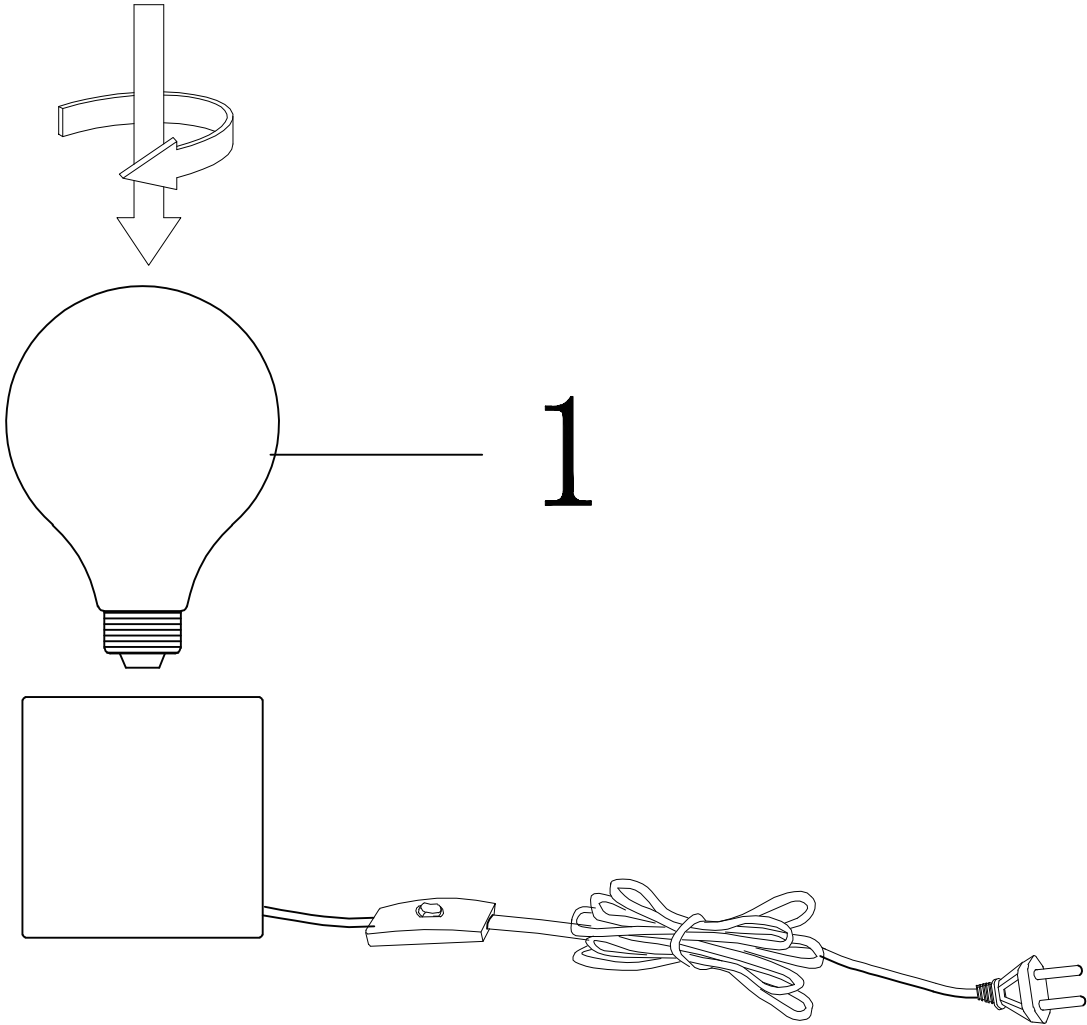

Installation drawing