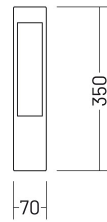

Duvali_mini | 1.5 W | diffuse | Bollards

35 cm

Technical Specifications

Source lamp	LED 1.5 W
Total wattage	1.5
Voltage	24 Vdc
Control	On/Off
Luminous flux (*Source flux)	117 lm (228 lm*) @ 3000 K
Luminous efficacy	48 lm/W @ 3000 K
McADAM steps	3
Beam	diffuse
CRI	>90
Life time	L80-B15 > 60.000 h Ta 40°C
IP rating	65
IK rating	8
Insulation class	II