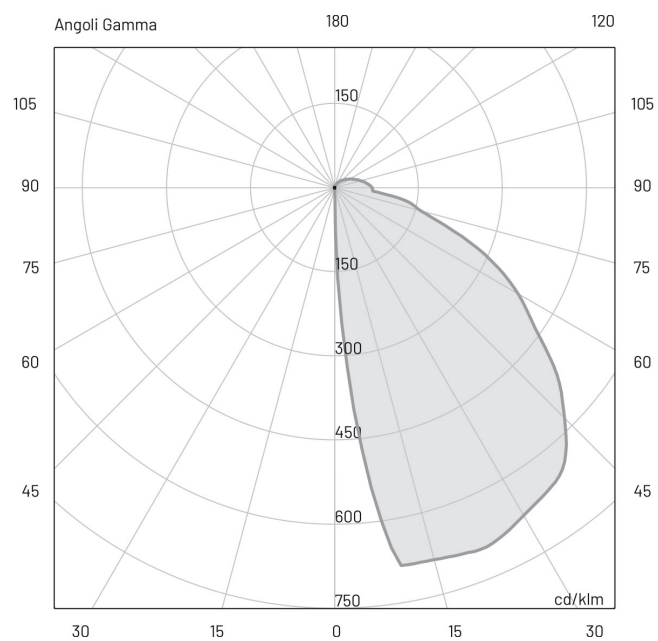

Photometry

Included accessories

- -- Root mounting kit
- Single connection IP68

Available accessories

- **0409BT016** Transformer _ 24 Vdc - 100 W
  Connect up to 20 pcs
- **0409BT014** Transformer _ 24 Vdc - 12 W
  Connect up to 2 pcs
- **0409BT015** Transformer _ 24 Vdc - 25 W
  Connect up to 5 pcs