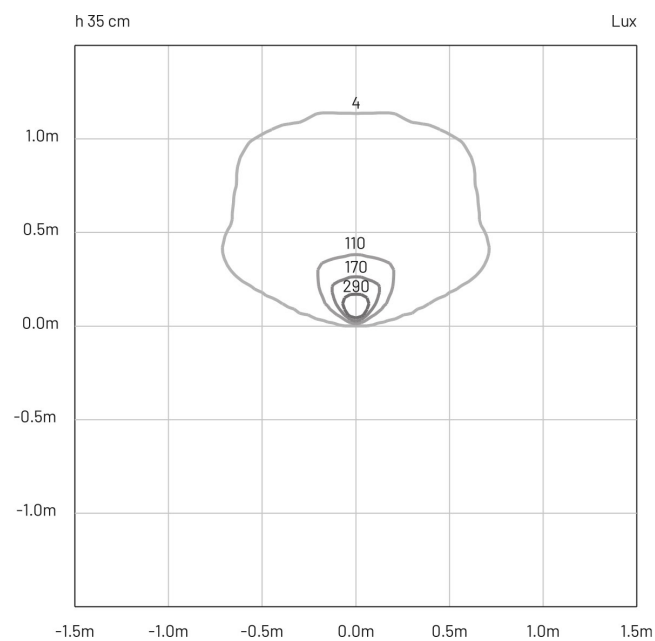

Isolux

Photometry

Included accessories

- -- Root mounting kit
- Single connection IP68

Available accessories

- **0409BT016** Transformer _ 24 Vdc - 100 W
  Connect up to 20 pcs
- **0409BT014** Transformer _ 24 Vdc - 12 W
  Connect up to 2 pcs
- **0409BT015** Transformer _ 24 Vdc - 25 W
  Connect up to 5 pcs