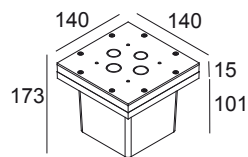

CBOX
216 12 00

 [View on website](#)

General info

LOCATION	outdoor
CUTOUT SHAPE/SIZE (MM)	square - 142 x 142
RECESSED DEPTH (MM)	300
INGRESS PROTECTION	IP67
WEIGHT (KG)	0.5
INFORMATION	INCL.2 x PG13,5 / 1 x PG11