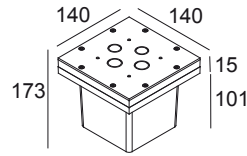

CBOX 350 mA / 10W

216 14 35

 [View on website](#)

General info

LOCATION	outdoor
CUTOUT SHAPE/SIZE (MM)	square - 142 x 142
RECESSED DEPTH (MM)	300
INGRESS PROTECTION	IP67
WEIGHT (KG)	0.7
INFORMATION	INCL. 2 x PG13,5 / 2 x PG11 INCL. LED POWER SUPPLY 350mA-DC / 10W CURRENT CONTROLLED

Electrical info

CLASS	II
POWER SUPPLY	YES
DIM TYPE	non-dimmable

For detailed installation instructions, please consult the manual: [216_14_35_HAND.pdf](#)

WHERE USED

213 45 10 811 932	LOGIC 60 R MOON 93020
213 45 811 932	LOGIC 60 R 93020
213 46 10 811 932	LOGIC 60 R A MOON 93020
213 46 811 932	LOGIC 60 R A 93020
232 08 921	KIX S 92710
232 08 931	KIX S 93010
232 09 921	KIX S PIN 92710
232 09 931	KIX S PIN 93010
232 13 923	KIX M PIN 92733
232 13 933	KIX M PIN 93033