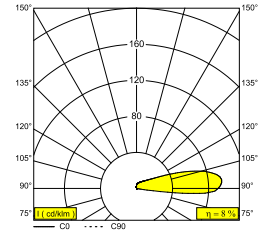

LOGIC FI A

213 47 112 A

AVAILABLE IN
ALU GREY 213 47 112 A

 [View on website](#)

General info

LOCATION	outdoor
INSTALLATION	Floor Recessed
CUTOUT SHAPE/SIZE (MM)	round - 93
RECESSED DEPTH (MM)	40
INGRESS PROTECTION	IP67
PROTECTION AGAINST MECHANICAL IMPACT	IK03
WEIGHT (KG)	0.2
ADJUSTABILITY	non adjustable
INFORMATION	EXCL.LED POWER SUPPLY 24V-DC max.600kg

Electrical info

ELECTRICAL	24V-DC
CLASS	III
DIM TYPE	non-dimmable
ENERGY CLASS	G
CERTIFICATES	CB, EAC, ENEC

Lightsource info

LIGHTSOURCE NAME	LED
LIGHTSOURCE	LED 0,6W / CRI>80 / 3000K / 45lm
LED TECHNICS (LIGHT SOURCE)	45lm // 0,6W // 75lm/W
LED TECHNICS (LUMINAIRE)	3lm // 1W // 5lm/W