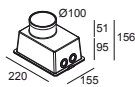

Ground mounting boxes