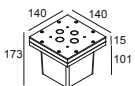

Waterproof connection parts