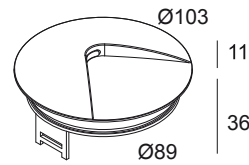

LOGIC FI A

213 47 112 A

AVAILABLE IN
ALU GREY 213 47 112 A

 [View on website](#)

General info

LOCATION	outdoor
INSTALLATION	Floor Recessed
CUTOUT SHAPE/SIZE (MM)	round - 93
RECESSED DEPTH (MM)	40
INGRESS PROTECTION	IP67
PROTECTION AGAINST MECHANICAL IMPACT	IK03
WEIGHT (KG)	0.2
ADJUSTABILITY	non adjustable
INFORMATION	EXCL.LED POWER SUPPLY 24V-DC max.600kg