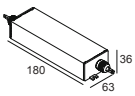

LOGIC F1 A

213 47 112 A

For detailed installation instructions, please consult the manual: [213_47_112_HAND.pdf](#)

FINISH YOUR SPECIFICATION

LED power supplies

#

300 89 24 150 LED POWER SUPPLY 24V-DC / 150W

250

☐