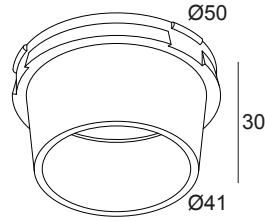

CONE PUT LED B

201 50 50 B

AVAILABLE IN
BLACK 201 50 50 B

 [View on website](#)

General info

LOCATION	indoor
WEIGHT (KG)	0.1

For detailed installation instructions, please consult the manual: [201_50_50_HAND.pdf](#)