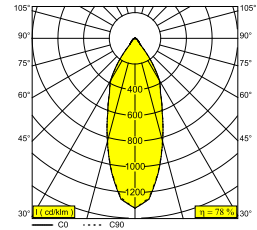

BOXY R 93033 B-B

251 70 811 932 B-B

AVAILABLE IN

BLACK-BLACK 251 70 811 932 B-B

BLACK-FLEMISH BRONZE 251 70 811 932 B-FBR

BLACK-FLEMISH GOLD 251 70 811 932 B-FG

WHITE-BLACK 251 70 811 932 W-B

WHITE-WHITE 251 70 811 932 W-W