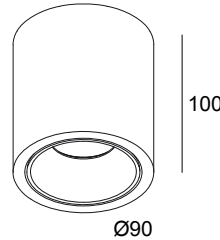

BOXY R 93033 B-B

251 70 811 932 B-B

AVAILABLE IN

BLACK-BLACK 251 70 811 932 B-B

BLACK-FLEMISH BRONZE 251 70 811 932 B-FBR

BLACK-FLEMISH GOLD 251 70 811 932 B-FG

WHITE-BLACK 251 70 811 932 W-B

WHITE-WHITE 251 70 811 932 W-W

[View on website](#)

General info

LOCATION	indoor
INSTALLATION	Ceiling Surface mounted
INGRESS PROTECTION	IP20
WEIGHT (KG)	0.6
ADJUSTABILITY	non adjustable
INFORMATION	REFLECTOR FL-33° INCL.LED POWER SUPPLY 500mA-DC