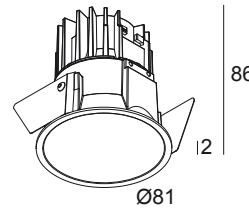

[View on website](#)

General info

LOCATION	indoor
INSTALLATION	Ceiling Recessed
CUTOUT SHAPE/SIZE (MM)	round - 76
RECESSED DEPTH (MM)	90
THICKNESS OF MOUNTING SURFACE (MM)	min.5
INGRESS PROTECTION	IP20
WEIGHT (KG)	0.2
ADJUSTABILITY	non adjustable
INFORMATION	REFLECTOR FL-33° EXCL.LED POWER SUPPLY 350-500mA-DC

Electrical info

CLASS	III
DIM TYPE	depending on power supply
ENERGY CLASS	D
CERTIFICATES	CB, EAC, ENEC

Lightsource info

LIGHTSOURCE NAME	LED
LIGHTSOURCE	LED array 5,8-8,6W / CRI>90 (R9: 52) / 3000K / 787-1089lm
TM-30 VALUES	rf: 90 / Rg: 99
SDCM	SDCM1
RISKGROUP	RG1
LM80	L90B10 > 50000
LED TECHNICS (LIGHT SOURCE)	1089lm // 8,6W // 127lm/W
LED TECHNICS (LUMINAIRE)	803lm // 10W // 81lm/W

Requirements

LED POWER SUPPLY 350 / 500mA-DC DIM