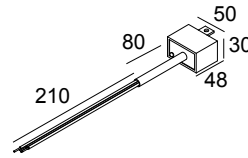

AC SURGE PROTECTOR 230-240V

300 90 013

 [View on website](#)

General info

LOCATION	indoor
INGRESS PROTECTION	IP65
WEIGHT (KG)	0.1
INFORMATION	5/10kA - Class I & Class II

For detailed installation instructions, please consult the manual: [900448.pdf](#)