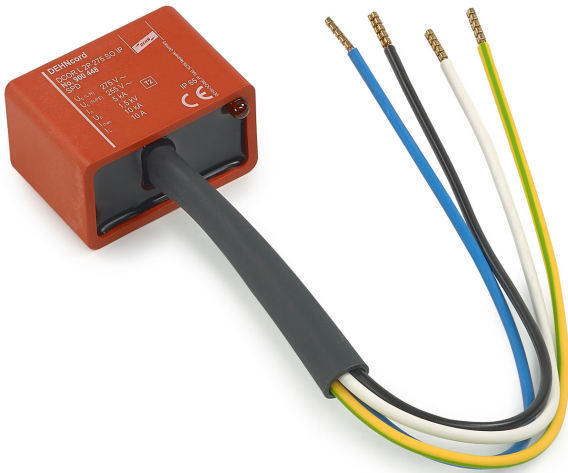

AC SURGE PROTECTOR 230-240V

300 90 013

 [View on website](#)

General info

LOCATION	indoor
INGRESS PROTECTION	IP65
WEIGHT (KG)	0.1
INFORMATION	5/10kA - Class I & Class II

For detailed installation instructions, please consult the manual: [900448.pdf](#)