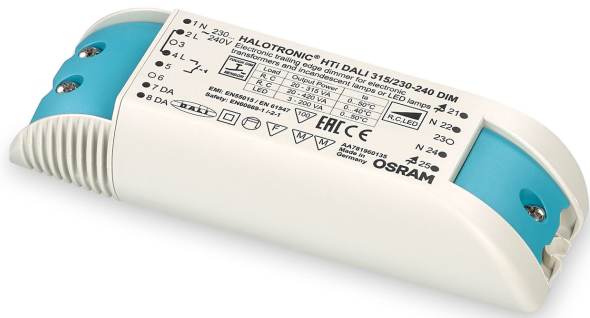

# FALLING EDGE DIMMER 200W DIM2

300 90 126

[View on website](#)

## General info

<b>LOCATION</b>	indoor
<b>CUTOUT SHAPE/SIZE (MM)</b>	round - 67
<b>INGRESS PROTECTION</b>	IP20
<b>WEIGHT (KG)</b>	0.14
<b>INFORMATION</b>	DIMMING OUTPUT : TRAILING EDGE (PHASECUT) DIMMING RANGE : 20 - 100% DIMMING RANGE DEPENDING ON LIGHT SOURCE FOR INCANDESCENT LAMPS, ELECTRONIC TRANSFORMERS and LINE VOLTAGE LED OUTPUT : 20-315W (3-200W LED)

## Electrical info

<b>CLASS</b>	II
<b>DIM TYPE</b>	DALI or push button

## FALLING EDGE DIMMER 200W DIM2

300 90 126