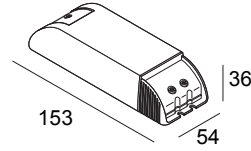

FALLING EDGE DIMMER 200W DIM2

300 90 126

[View on website](#)

General info

LOCATION	indoor
CUTOUT SHAPE/SIZE (MM)	round - 67
INGRESS PROTECTION	IP20
WEIGHT (KG)	0.14
INFORMATION	DIMMING OUTPUT : TRAILING EDGE (PHASECUT) DIMMING RANGE : 20 - 100% DIMMING RANGE DEPENDING ON LIGHT SOURCE FOR INCANDESCENT LAMPS, ELECTRONIC TRANSFORMERS and LINE VOLTAGE LED OUTPUT : 20-315W (3-200W LED)

Electrical info

CLASS	II
DIM TYPE	DALI or push button