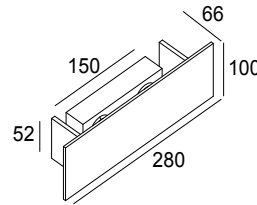

[View on website](#)

General info

LOCATION	indoor
INSTALLATION	Wall Surface mounted
INGRESS PROTECTION	IP20
WEIGHT (KG)	0.9
ADJUSTABILITY	non adjustable
INFORMATION	INCL.LED POWER SUPPLY 500mA-DC

Electrical info

ELECTRICAL	100-240V / 50-60Hz
CLASS	I
POWER SUPPLY	YES
DIM TYPE	non-dimmable
ENERGY CLASS	F
CERTIFICATES	CB, EAC, ENEC, RCM

Lightsource info

LIGHTSOURCE NAME	LED
LIGHTSOURCE	LED array 7,5W / CRI>90 / 3000K / 700lm
LED TECHNICS (LIGHT SOURCE)	700lm // 7,5W // 93lm/W
LED TECHNICS (LUMINAIRE)	511lm // 9W // 59lm/W

For detailed installation instructions, please consult the manual: [275_15_XX_HAND.pdf](#)

Notes: