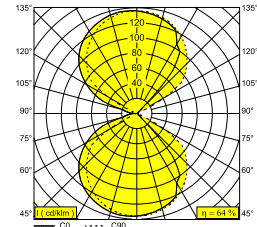

[View on website](#)

General info

LOCATION	indoor
INSTALLATION	Wall Surface mounted
INGRESS PROTECTION	IP20
WEIGHT (KG)	0.5
ADJUSTABILITY	non adjustable
INFORMATION	INCL.DIMMABLE LED POWER SUPPLY 350mA-DC

Electrical info

ELECTRICAL	220-240V / 0|50-60Hz
CLASS	II
POWER SUPPLY	YES
DIM TYPE	mains (phase cut-off)
ENERGY CLASS	F
CERTIFICATES	CB, EAC, ENEC, LM79, RCM

Lightsource info

LIGHTSOURCE NAME	LED
LIGHTSOURCE	2 x (LED array 3,2W / CRI>90 (R9: 52) / 3000K / 309lm)
TM-30 VALUES	rf: 90 / Rg: 99
SDCM	SDCM2
RISKGROUP	RG1
LM80	L90B10 > 50000
LED TECHNICS (LIGHT SOURCE)	618lm // 6,4W // 98lm/W
LED TECHNICS (LUMINAIRE)	397lm // 7W // 54lm/W

For detailed installation instructions, please consult the manual: [271_08_XX_ED8_HAND.pdf](#)