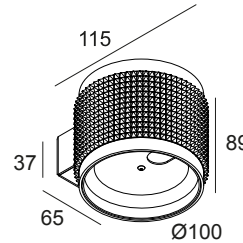

[View on website](#)

General info

LOCATION	indoor
INSTALLATION	Wall Surface mounted
INGRESS PROTECTION	IP20
WEIGHT (KG)	0.5
ADJUSTABILITY	non adjustable
INFORMATION	INCL.DIMMABLE LED POWER SUPPLY 350mA-DC

Electrical info

ELECTRICAL	220-240V / 0|50-60Hz
CLASS	II
POWER SUPPLY	YES
DIM TYPE	mains (phase cut-off)
ENERGY CLASS	F
CERTIFICATES	CB, EAC, ENEC, LM79, RCM

Lightsource info

LIGHTSOURCE NAME	LED
LIGHTSOURCE	2 x (LED array 3,2W / CRI>90 (R9: 52) / 3000K / 309lm)
TM-30 VALUES	rf: 90 / Rg: 99
SDCM	SDCM2
RISKGROUP	RG1
LM80	L90B10 > 50000
LED TECHNICS (LIGHT SOURCE)	618lm // 6,4W // 98lm/W
LED TECHNICS (LUMINAIRE)	397lm // 7W // 54lm/W

For detailed installation instructions, please consult the manual: [271_08_XX_ED8_HAND.pdf](#)