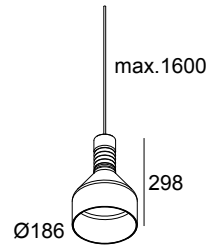

## MILES C3 PINK 92750

23934 9230

[View on website](#)

### General info

<b>LOCATION</b>	indoor
<b>INSTALLATION</b>	Ceiling Suspended
<b>INGRESS PROTECTION</b>	IP20
<b>WEIGHT (KG)</b>	1.4
<b>ADJUSTABILITY</b>	non adjustable
<b>INFORMATION</b>	REFLECTOR WFL-50° INCL.1 x CABLE 2 x 0.75mm <sup>2</sup> 1,6m INCL.1 x CABLE CLAMP BLACK EXCL.LED POWER SUPPLY 350mA-DC