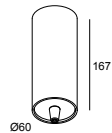

Power box

#

23942 0018 B MILES POWERBOX 350 mA DIM8 B

1 ☐