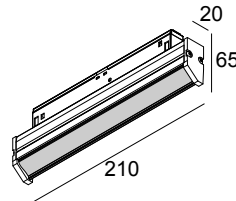

[View on website](#)

General info

LOCATION	indoor
INSTALLATION	Low voltage systems Low voltage system mounted
INGRESS PROTECTION	IP20
WEIGHT (KG)	0.3
ADJUSTABILITY	non adjustable
INFORMATION	EXCL.LED POWER SUPPLY 48V-DC

Electrical info

ELECTRICAL	48V-DC
CLASS	III
DIM TYPE	DALI
ENERGY CLASS	F
CERTIFICATES	CB, ENEC

Lightsource info

LIGHTSOURCE NAME	LED
LIGHTSOURCE	LED cluster 9,6W / CRI>90 (R9: 63) / 2700K / 998lm
TM-30 VALUES	Rf: 89 / Rg: 96
SDCM	SDCM3
LM80	L70 > 60000
LED TECHNICS (LIGHT SOURCE)	998lm // 9,6W // 104lm/W
LED TECHNICS (LUMINAIRE)	543lm // 11W // 49lm/W

Remarks

Take a look at our **MAGNETIC PROFILES** movie

Requirements

LED POWER SUPPLY 48V-DC