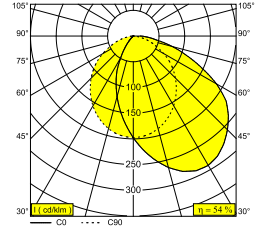

[View on website](#)

General info

LOCATION	indoor
INSTALLATION	Low voltage systems Low voltage system mounted
INGRESS PROTECTION	IP20
WEIGHT (KG)	0.3
ADJUSTABILITY	non adjustable
INFORMATION	EXCL.LED POWER SUPPLY 48V-DC

Electrical info

ELECTRICAL	48V-DC
CLASS	III
DIM TYPE	DALI
ENERGY CLASS	F
CERTIFICATES	CB, ENEC

Lightsource info

LIGHTSOURCE NAME	LED
LIGHTSOURCE	LED cluster 9,6W / CRI>90 (R9: 63) / 2700K / 998lm
TM-30 VALUES	Rf: 89 / Rg: 96
SDCM	SDCM3
LM80	L70 > 60000
LED TECHNICS (LIGHT SOURCE)	998lm // 9,6W // 104lm/W
LED TECHNICS (LUMINAIRE)	543lm // 11W // 49lm/W

Remarks

Take a look at our **MAGNETIC PROFILES** movie

Requirements

LED POWER SUPPLY 48V-DC