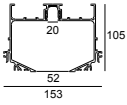

23358 0010 SLM26L - PROFILE 1m

23358 0020 SLM26L - PROFILE 2m

23358 0030 SLM26L - PROFILE 3m

M - GIBBO 927 DIM5 B

23354 9205 B

SPLITLINE M20 ST profile

Available Colours

23397 0000 SPM20 ST - PROFILE

23397 0020 SPM20 ST - PROFILE 2m

23397 0030 SPM20 ST - PROFILE 3m

SPLITLINE M20 profile

Available Colours

420 20 10 00 SPM20 - PROFILE 1m

420 20 20 00 SPM20 - PROFILE 2m

420 20 30 00 SPM20 - PROFILE 3m

23301 0000 SPM20 - PROFILE B

M - GIBBO 927 DIM5 B

23354 9205 B

SPLITLINE M52 profile

Available Colours

420 52 10 00 SPM52 - PROFILE 1m

420 52 20 00 SPM52 - PROFILE 2m

420 52 30 00 SPM52 - PROFILE 3m

24413 0000 SPM52 - PROFILE