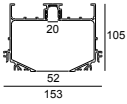

M - GIBBO 927 DIM5 B

23354 9205 B

SPLITLINE M52 profile

Available Colours

420 52 10 00 SPM52 - PROFILE 1m

420 52 20 00 SPM52 - PROFILE 2m

420 52 30 00 SPM52 - PROFILE 3m

24413 0000 SPM52 - PROFILE