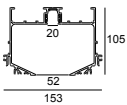

23397 0020 SPM20 ST - PROFILE 2m

23397 0030 SPM20 ST - PROFILE 3m

SPLITLINE M20 profile

Available Colours

420 20 10 00 SPM20 - PROFILE 1m

420 20 20 00 SPM20 - PROFILE 2m

420 20 30 00 SPM20 - PROFILE 3m

23301 0000 SPM20 - PROFILE B

M - GIBBO 927 DIM5 B

23354 9205 B

SPLITLINE M52 profile

Available Colours

420 52 10 00 SPM52 - PROFILE 1m

420 52 20 00 SPM52 - PROFILE 2m

420 52 30 00 SPM52 - PROFILE 3m

24413 0000 SPM52 - PROFILE