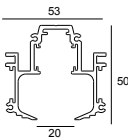

23358 0010 SLM26L - PROFILE 1m

23358 0020 SLM26L - PROFILE 2m

23358 0030 SLM26L - PROFILE 3m

M - GIBBO 927 DIM5 B

23354 9205 B

SPLITLINE M20 ST profile

Available Colours

23397 0000 SPM20 ST - PROFILE

23397 0020 SPM20 ST - PROFILE 2m

23397 0030 SPM20 ST - PROFILE 3m

SPLITLINE M20 profile

Available Colours

420 20 10 00 SPM20 - PROFILE 1m

420 20 20 00 SPM20 - PROFILE 2m

420 20 30 00 SPM20 - PROFILE 3m

23301 0000 SPM20 - PROFILE B

M - GIBBO 927 DIM5 B

23354 9205 B

SPLITLINE M52 profile

Available Colours

420 52 10 00 SPM52 - PROFILE 1m

420 52 20 00 SPM52 - PROFILE 2m

420 52 30 00 SPM52 - PROFILE 3m

24413 0000 SPM52 - PROFILE