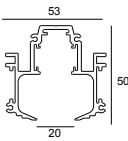

23358 0010 SLM26L - PROFILE 1m

23358 0020 SLM26L - PROFILE 2m

23358 0030 SLM26L - PROFILE 3m

M - GIBBO 927 DIM5 B

23354 9205 B

SPLITLINE M20 ST profile

Available Colours

23397 0000 SPM20 ST - PROFILE

23397 0020 SPM20 ST - PROFILE 2m

23397 0030 SPM20 ST - PROFILE 3m

SPLITLINE M20 profile

Available Colours

420 20 10 00 SPM20 - PROFILE 1m

420 20 20 00 SPM20 - PROFILE 2m

420 20 30 00 SPM20 - PROFILE 3m

23301 0000 SPM20 - PROFILE B

M - GIBBO 927 DIM5 B

23354 9205 B

SPLITLINE M52 profile

Available Colours

420 52 10 00 SPM52 - PROFILE 1m

420 52 20 00 SPM52 - PROFILE 2m

420 52 30 00 SPM52 - PROFILE 3m

24413 0000 SPM52 - PROFILE