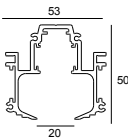

23358 0010 SLM26L - PROFILE 1m

23358 0020 SLM26L - PROFILE 2m

23358 0030 SLM26L - PROFILE 3m

M - GIBBO 927 DIM5 B

23354 9205 B

SPLITLINE M20 ST profile

Available Colours

23397 0000 SPM20 ST - PROFILE

23397 0020 SPM20 ST - PROFILE 2m

23397 0030 SPM20 ST - PROFILE 3m

SPLITLINE M20 profile

Available Colours

420 20 10 00 SPM20 - PROFILE 1m

420 20 20 00 SPM20 - PROFILE 2m

420 20 30 00 SPM20 - PROFILE 3m

23301 0000 SPM20 - PROFILE B

M - GIBBO 927 DIM5 B

23354 9205 B

SPLITLINE M52 profile

Available Colours

420 52 10 00 SPM52 - PROFILE 1m

420 52 20 00 SPM52 - PROFILE 2m

420 52 30 00 SPM52 - PROFILE 3m

24413 0000 SPM52 - PROFILE