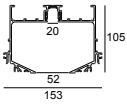

M - GIBBO 927 DIM5 B

23354 9205 B

SPLITLINE M52 profile

Available Colours

420 52 10 00 SPM52 - PROFILE 1m

420 52 20 00 SPM52 - PROFILE 2m

420 52 30 00 SPM52 - PROFILE 3m

24413 0000 SPM52 - PROFILE