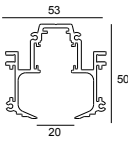

23358 0010 SLM26L - PROFILE 1m

23358 0020 SLM26L - PROFILE 2m

23358 0030 SLM26L - PROFILE 3m

M - GIBBO 927 DIM5 B

23354 9205 B

SPLITLINE M20 ST profile

Available Colours

23397 0000 SPM20 ST - PROFILE

23397 0020 SPM20 ST - PROFILE 2m

23397 0030 SPM20 ST - PROFILE 3m

SPLITLINE M20 profile

Available Colours

420 20 10 00 SPM20 - PROFILE 1m

420 20 20 00 SPM20 - PROFILE 2m

420 20 30 00 SPM20 - PROFILE 3m

23301 0000 SPM20 - PROFILE B

M - GIBBO 927 DIM5 B

23354 9205 B

SPLITLINE M52 profile

Available Colours

420 52 10 00 SPM52 - PROFILE 1m

420 52 20 00 SPM52 - PROFILE 2m

420 52 30 00 SPM52 - PROFILE 3m

24413 0000 SPM52 - PROFILE