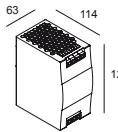

M - GIBBO 927 DIM5 B

23354 9205 B

FINISH YOUR SPECIFICATION

LED power supplies

#

300 89 48 100 LED POWER SUPPLY 48V-DC / 100W DIN

12

300 89 48 240 LED POWER SUPPLY 48V-DC / 240W DIN