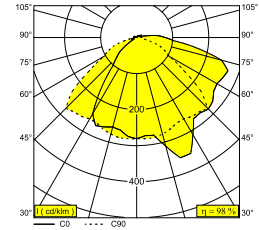

[View on website](#)

General info

LOCATION	indoor
INSTALLATION	Low voltage systems Low voltage system mounted
INGRESS PROTECTION	IP20
WEIGHT (KG)	0.5
ADJUSTABILITY	non adjustable
INFORMATION	EXCL.GLASS EXCL.LED POWER SUPPLY 48V-DC INCL.1 x CABLE SUSPENSION SINGLE AUTOMATIC 1.6m INCL.1 x CABLE 2 x 0.75mm²

Electrical info

ELECTRICAL	48V-DC
CLASS	III
DIM TYPE	DALI
ENERGY CLASS	E
CERTIFICATES	ENEC

Lightsource info

LIGHTSOURCE NAME	LED
LIGHTSOURCE	LED array 5,8W / CRI>90 (R9: 60) / 2700K / 753lm
TM-30 VALUES	rf: 89 / Rg: 100
SDCM	SDCM1
RISKGROUP	RG1
LM80	L90B10 > 50000
LED TECHNICS (LIGHT SOURCE)	753lm // 5,8W // 129lm/W
LED TECHNICS (LUMINAIRE)	738lm // 7W // 111lm/W

Requirements

BOWL GLASS CLEAR
BOWL GLASS AMBER
BOWL GLASS OPAL WHITE
LED POWER SUPPLY 48V-DC