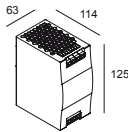

300 89 48 240 LED POWER SUPPLY 48V-DC / 240W DIN

18

☐