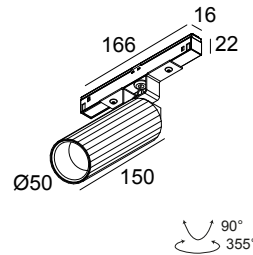

M20/M26H - HEDRA L 92733 DIM5 BBR

23364 9225 BBR

AVAILABLE IN
BLACK BRONZE 23364 9225 BBR
GOLD COLOURED 23364 9225 GC

[View on website](#)

General info

LOCATION	indoor
INSTALLATION	Low voltage systems Low voltage system mounted
INGRESS PROTECTION	IP20
WEIGHT (KG)	0.5
ADJUSTABILITY	0° to 90° swiveling, 355° rotatable
INFORMATION	REFLECTOR FL-33° EXCL.LED POWER SUPPLY 48V-DC