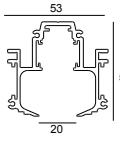

SHIFTLINE M26H profile

Available Colours

23359 0000 SLM26H - PROFILE

23359 0010 SLM26H - PROFILE 1m

23359 0020 SLM26H - PROFILE 2m

23359 0030 SLM26H - PROFILE 3m

SPLITLINE M20 ST profile

Available Colours

23397 0000 SPM20 ST - PROFILE

23397 0020 SPM20 ST - PROFILE 2m

23397 0030 SPM20 ST - PROFILE 3m

M20/M26H - HEDRA L 92733 DIM5 BBR

23364 9225 BBR

SPLITLINE M20 profile

Available Colours

420 20 10 00 SPM20 - PROFILE 1m

420 20 20 00 SPM20 - PROFILE 2m

420 20 30 00 SPM20 - PROFILE 3m

23301 0000 SPM20 - PROFILE B

Notes: