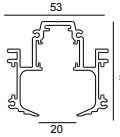

SHIFTLINE M26H profile

Available Colours

23359 0000 SLM26H - PROFILE

23359 0010 SLM26H - PROFILE 1m

23359 0020 SLM26H - PROFILE 2m

23359 0030 SLM26H - PROFILE 3m

SPLITLINE M20 ST profile

Available Colours

23397 0000 SPM20 ST - PROFILE

23397 0020 SPM20 ST - PROFILE 2m

23397 0030 SPM20 ST - PROFILE 3m

M20/M26H - HEDRA L 92733 DIM5 BBR

23364 9225 BBR

SPLITLINE M20 profile

Available Colours

420 20 10 00 SPM20 - PROFILE 1m

420 20 20 00 SPM20 - PROFILE 2m

420 20 30 00 SPM20 - PROFILE 3m

23301 0000 SPM20 - PROFILE B

Notes: