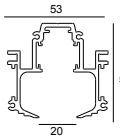

SHIFTLINE M26H profile

Available Colours

23359 0000 SLM26H - PROFILE

23359 0010 SLM26H - PROFILE 1m

23359 0020 SLM26H - PROFILE 2m

23359 0030 SLM26H - PROFILE 3m

SPLITLINE M20 ST profile

Available Colours

23397 0000 SPM20 ST - PROFILE

23397 0020 SPM20 ST - PROFILE 2m

23397 0030 SPM20 ST - PROFILE 3m

M20/M26H - HEDRA L 92733 DIM5 BBR

23364 9225 BBR

SPLITLINE M20 profile

Available Colours

420 20 10 00 SPM20 - PROFILE 1m

420 20 20 00 SPM20 - PROFILE 2m

420 20 30 00 SPM20 - PROFILE 3m

23301 0000 SPM20 - PROFILE B

Notes: