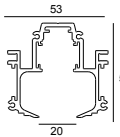

SHIFTLINE M26H profile

Available Colours

23359 0000 SLM26H - PROFILE

23359 0010 SLM26H - PROFILE 1m

23359 0020 SLM26H - PROFILE 2m

23359 0030 SLM26H - PROFILE 3m

SPLITLINE M20 ST profile

Available Colours

23397 0000 SPM20 ST - PROFILE

23397 0020 SPM20 ST - PROFILE 2m

23397 0030 SPM20 ST - PROFILE 3m

M20/M26H - HEDRA L 92733 DIM5 BBR

23364 9225 BBR

SPLITLINE M20 profile

Available Colours

420 20 10 00 SPM20 - PROFILE 1m

420 20 20 00 SPM20 - PROFILE 2m

420 20 30 00 SPM20 - PROFILE 3m

23301 0000 SPM20 - PROFILE B

Notes: