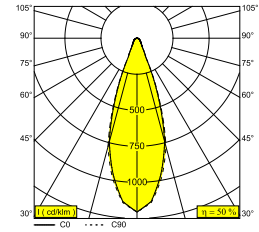

M20/M26H - HEDRA L 92733 DIM5 BBR

23364 9225 BBR

AVAILABLE IN
BLACK BRONZE 23364 9225 BBR
GOLD COLOURED 23364 9225 GC

[View on website](#)

General info

LOCATION	indoor
INSTALLATION	Low voltage systems Low voltage system mounted
INGRESS PROTECTION	IP20
WEIGHT (KG)	0.5
ADJUSTABILITY	0° to 90° swiveling, 355° rotatable
INFORMATION	REFLECTOR FL-33° EXCL.LED POWER SUPPLY 48V-DC

Electrical info

ELECTRICAL	48V-DC
CLASS	III
DIM TYPE	DALI
ENERGY CLASS	E
CERTIFICATES	ENEC

Lightsource info

LIGHTSOURCE NAME	LED
LIGHTSOURCE	LED array 8,6W / CRI>90 (R9: 60) / 2700K / 1041lm
TM-30 VALUES	rf: 89 / Rg: 100
SDCM	SDCM1
RISKGROUP	RG1
LM80	L90B10 > 50000
LED TECHNICS (LIGHT SOURCE)	1041lm // 8,6W // 121lm/W
LED TECHNICS (LUMINAIRE)	523lm // 10W // 53lm/W