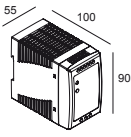

M20/M26H - PUNK 39 92745 DIM5 B

23372 9215 B

For detailed installation instructions, please consult the manual: [23372_9X15_HAND.pdf](#)

FINISH YOUR SPECIFICATION

LED power supplies

#

300 89 48 100 LED POWER SUPPLY 48V-DC / 100W DIN

12

☐