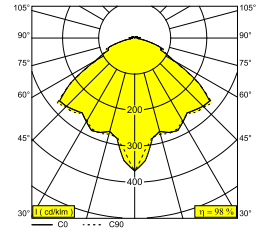

M20/M26H - TWEETER BL 927 DIM5 B

23352 9205 B

AVAILABLE IN
BLACK 23352 9205 B
WHITE 23352 9205 W

 [View on website](#)

General info

LOCATION	indoor
INSTALLATION	Low voltage systems Low voltage system mounted
INGRESS PROTECTION	IP20
WEIGHT (KG)	0.4
ADJUSTABILITY	0° to 45° swiveling, 355° rotatable
INFORMATION	EXCL.LED POWER SUPPLY 48V-DC

Electrical info

ELECTRICAL	48V-DC
CLASS	III
DIM TYPE	DALI
ENERGY CLASS	E
CERTIFICATES	ENEC

Lightsource info

LIGHTSOURCE NAME	LED
LIGHTSOURCE	LED array 8,6W / CRI>90 (R9: 60) / 2700K / 1041lm
TM-30 VALUES	rf: 89 / Rg: 100
SDCM	SDCM1
RISKGROUP	RG1
LM80	L90B10 > 50000
LED TECHNICS (LIGHT SOURCE)	1041lm // 8,6W // 121lm/W
LED TECHNICS (LUMINAIRE)	1020lm // 10W // 103lm/W