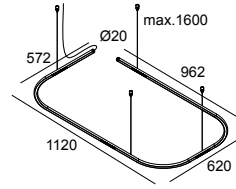

LASS-OH! 60110 93034 GC

24812 9320 GC

AVAILABLE IN

BLACK 24812 9320 B

GOLD COLOURED 24812 9320 GC

[View on website](#)

General info

| | |
|---------------------------|--|
| LOCATION | indoor |
| INSTALLATION | Ceiling Suspended |
| INGRESS PROTECTION | IP20 |
| WEIGHT (KG) | 1.2 |
| ADJUSTABILITY | non adjustable |
| INFORMATION | INCL.4 x DOT.COM S6 modules per module: 6 x REFLECTOR FL-34° EXCL.LED POWER SUPPLY 700mA-DC INCL.4 x CABLE SUSPENSION SINGLE AUTO. 1,6m INCL.1 x CABLE 2 x 0.75mm ² |

24812 9320 GC

Electric connection parts

328 10 03

CONNECTION TRIMLESS O.F.A.

15225 0360 B

CONNECTION ST B

15225 0360 W

CONNECTION ST W