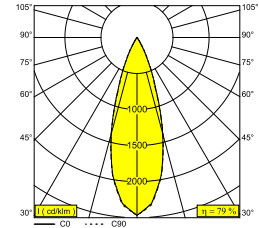

LASS-OH! 60110 93034 GC

24812 9320 GC

AVAILABLE IN

BLACK 24812 9320 B

GOLD COLOURED 24812 9320 GC

[View on website](#)

General info

| | |
|---------------------------|--|
| LOCATION | indoor |
| INSTALLATION | Ceiling Suspended |
| INGRESS PROTECTION | IP20 |
| WEIGHT (KG) | 1.2 |
| ADJUSTABILITY | non adjustable |
| INFORMATION | INCL.4 x DOT.COM S6 modules per module: 6 x REFLECTOR FL-34° EXCL.LED POWER SUPPLY 700mA-DC INCL.4 x CABLE SUSPENSION SINGLE AUTO. 1,6m INCL.1 x CABLE 2 x 0.75mm ² |

Electrical info

| | |
|---------------------|---------------------------|
| CLASS | III |
| DIM TYPE | depending on power supply |
| ENERGY CLASS | E |
| CERTIFICATES | CB, EAC, ENEC |

Lightsource info

| | |
|------------------------------------|--|
| LIGHTSOURCE NAME | LED |
| LIGHTSOURCE | 4 x (LED cluster 6,1W / CRI>90 (R9: 50) / 3000K / 683lm) |
| TM-30 VALUES | Rf: 90 / Rg: 101 |
| SDCM | SDCM3 |
| LM80 | L80 > 60000 |
| LED TECHNICS (LIGHT SOURCE) | 2732lm // 24,4W // 112lm/W |
| LED TECHNICS (LUMINAIRE) | 2159lm // 28W // 77lm/W |