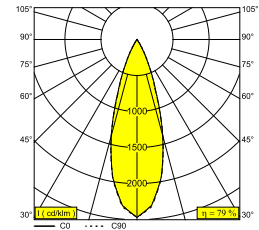

LASS-OH! 6060 92734 GC

24811 9220 GC

AVAILABLE IN

BLACK 24811 9220 B

GOLD COLOURED 24811 9220 GC

 [View on website](#)

General info

LOCATION	indoor
INSTALLATION	Ceiling Suspended
INGRESS PROTECTION	IP20
WEIGHT (KG)	1
ADJUSTABILITY	non adjustable
INFORMATION	INCL.4 x DOT.COM S6 modules per module: 6 x REFLECTOR FL-34° EXCL.LED POWER SUPPLY 700mA-DC INCL.4 x CABLE SUSPENSION SINGLE AUTO. 1,6m INCL.1 x CABLE 2 x 0.75mm ²

Electrical info

CLASS	III
DIM TYPE	depending on power supply
ENERGY CLASS	E
CERTIFICATES	CB, EAC, ENEC

Lightsource info

LIGHTSOURCE NAME	LED
LIGHTSOURCE	4 x (LED cluster 6,1W / CRI>90 (R9: 50) / 2700K / 665lm)
TM-30 VALUES	Rf: 92 / Rg: 100
SDCM	SDCM3
LM80	L80 > 60000
LED TECHNICS (LIGHT SOURCE)	2660lm // 24,4W // 109lm/W
LED TECHNICS (LUMINAIRE)	2102lm // 28W // 75lm/W