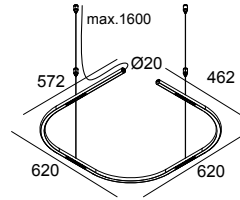

LASS-OH! 6060 92734 GC

24811 9220 GC

AVAILABLE IN

BLACK 24811 9220 B

GOLD COLOURED 24811 9220 GC

 [View on website](#)

General info

LOCATION	indoor
INSTALLATION	Ceiling Suspended
INGRESS PROTECTION	IP20
WEIGHT (KG)	1
ADJUSTABILITY	non adjustable
INFORMATION	INCL.4 x DOT.COM S6 modules per module: 6 x REFLECTOR FL-34° EXCL.LED POWER SUPPLY 700mA-DC INCL.4 x CABLE SUSPENSION SINGLE AUTO. 1,6m INCL.1 x CABLE 2 x 0.75mm ²