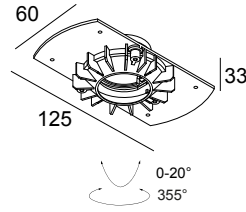

**MOUNTING KIT TRIMLESS
MICROSPY IN OK**

15212 2020

 [View on website](#)

General info

LOCATION	indoor
CUTOUT SHAPE/SIZE (MM)	round - 68
RECESSED DEPTH (MM)	75
THICKNESS OF MOUNTING SURFACE (MM)	fix.12
WEIGHT (KG)	0.1

For detailed installation instructions, please consult the manual: [15212_2020_HAND.pdf](#)

WHERE USED

24112 9210	MICROSPY IN TRIMLESS OK 92715
24112 9220	MICROSPY IN TRIMLESS OK 92730
24112 9310	MICROSPY IN TRIMLESS OK 93015
24112 9320	MICROSPY IN TRIMLESS OK 93030