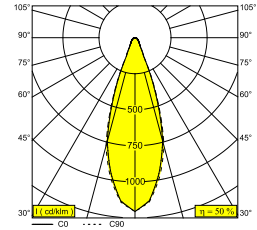

M26L - HEDRA L 92733 MDL BBR

23252 9220 BBR

AVAILABLE IN
BLACK BRONZE 23252 9220 BBR
GOLD COLOURED 23252 9220 GC

[View on website](#)

General info

LOCATION	indoor
INSTALLATION	Low voltage systems Low voltage system mounted
INGRESS PROTECTION	IP20
WEIGHT (KG)	0.5
ADJUSTABILITY	0° to 90° swiveling, 355° rotatable
INFORMATION	REFLECTOR FL-33° EXCL.LED POWER SUPPLY 48V-DC

Electrical info

ELECTRICAL	48V-DC
CLASS	III
DIM TYPE	MDL = 1-10V or DALI or push button
ENERGY CLASS	E
CERTIFICATES	EAC, ENEC

Lightsource info

LIGHTSOURCE NAME	LED
LIGHTSOURCE	LED array 8,6W / CRI>90 (R9: 60) / 2700K / 1041lm
TM-30 VALUES	rf: 89 / Rg: 100
SDCM	SDCM1
RISKGROUP	RG1
LM80	L90B10 > 50000
LED TECHNICS (LIGHT SOURCE)	1041lm // 8,6W // 121lm/W
LED TECHNICS (LUMINAIRE)	523lm // 10W // 53lm/W