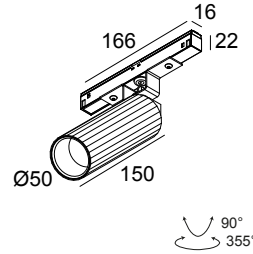

M26L - HEDRA L 92733 MDL BBR

23252 9220 BBR

AVAILABLE IN
BLACK BRONZE 23252 9220 BBR
GOLD COLOURED 23252 9220 GC

[View on website](#)

General info

LOCATION	indoor
INSTALLATION	Low voltage systems Low voltage system mounted
INGRESS PROTECTION	IP20
WEIGHT (KG)	0.5
ADJUSTABILITY	0° to 90° swiveling, 355° rotatable
INFORMATION	REFLECTOR FL-33° EXCL.LED POWER SUPPLY 48V-DC

Electrical info

ELECTRICAL	48V-DC
CLASS	III
DIM TYPE	MDL = 1-10V or DALI or push button
ENERGY CLASS	E
CERTIFICATES	EAC, ENEC

Lightsource info

LIGHTSOURCE NAME	LED
LIGHTSOURCE	LED array 8,6W / CRI>90 (R9: 60) / 2700K / 1041lm
TM-30 VALUES	rf: 89 / Rg: 100
SDCM	SDCM1
RISKGROUP	RG1
LM80	L90B10 > 50000
LED TECHNICS (LIGHT SOURCE)	1041lm // 8,6W // 121lm/W
LED TECHNICS (LUMINAIRE)	523lm // 10W // 53lm/W