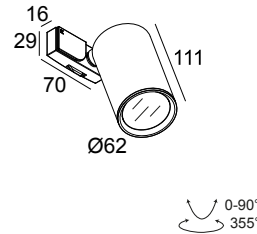

SUPERLOOP-SPY FOCUS LP 927 MDL B

20547 9200 B

AVAILABLE IN
BLACK 20547 9200 B
FLEMISH BRONZE 20547 9200 FBR
FLEMISH GOLD 20547 9200 FG

[View on website](#)

General info	
LOCATION	indoor
INSTALLATION	Low voltage systems Low voltage system mounted
INGRESS PROTECTION	IP20
WEIGHT (KG)	0.5
ADJUSTABILITY	0° to 90° swiveling, 355° rotatable
INFORMATION	ADJUSTABLE BEAM 8°-43° INCL.CLIP 48V ADAPTER EXCL.LED POWER SUPPLY 48V-DC

Electrical info	
ELECTRICAL	48V-DC
CLASS	III
DIM TYPE	MDL = 1-10V or DALI or push button
ENERGY CLASS	E
CERTIFICATES	CB, EAC, ENEC

Lightsource info	
LIGHTSOURCE NAME	LED
LIGHTSOURCE	LED array 8,6W / CRI>90 (R9: 60) / 2700K / 974lm
TM-30 VALUES	rf: 89 / Rg: 100
SDCM	SDCM1
RISKGROUP	RG1
LM80	L90B10 > 50000
LED TECHNICS (LIGHT SOURCE)	974lm // 8,6W // 113lm/W
LED TECHNICS (LUMINAIRE)	399lm // 10W // 40lm/W