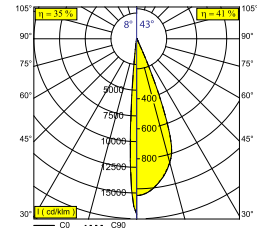

[View on website](#)

General info	
LOCATION	indoor
INSTALLATION	Low voltage systems Low voltage system mounted
INGRESS PROTECTION	IP20
WEIGHT (KG)	0.5
ADJUSTABILITY	0° to 90° swiveling, 355° rotatable
INFORMATION	ADJUSTABLE BEAM 8°-43° INCL.CLIP 48V ADAPTER EXCL.LED POWER SUPPLY 48V-DC

Electrical info	
ELECTRICAL	48V-DC
CLASS	III
DIM TYPE	MDL = 1-10V or DALI or push button
ENERGY CLASS	E
CERTIFICATES	CB, EAC, ENEC

Lightsource info	
LIGHTSOURCE NAME	LED
LIGHTSOURCE	LED array 8,6W / CRI>90 (R9: 60) / 2700K / 974lm
TM-30 VALUES	rf: 89 / Rg: 100
SDCM	SDCM1
RISKGROUP	RG1
LM80	L90B10 > 50000
LED TECHNICS (LIGHT SOURCE)	974lm // 8,6W // 113lm/W
LED TECHNICS (LUMINAIRE)	399lm // 10W // 40lm/W

Requirements	
	LED POWER SUPPLY 48V-DC

Options	
	DIMMABLE MODULATOR