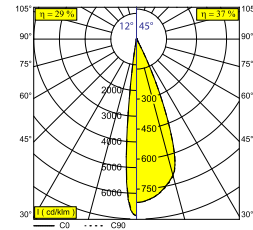

[View on website](#)

General info	
LOCATION	indoor
INSTALLATION	Low voltage systems Low voltage system mounted
INGRESS PROTECTION	IP20
WEIGHT (KG)	0.5
ADJUSTABILITY	0° to 90° swiveling, 355° rotatable
INFORMATION	ADJUSTABLE BEAM 12°-45° INCL.CLIP 48V ADAPTER EXCL.LED POWER SUPPLY 48V-DC

Electrical info	
ELECTRICAL	48V-DC
CLASS	III
DIM TYPE	MDL = 1-10V or DALI or push button
ENERGY CLASS	E
CERTIFICATES	CB, EAC, ENEC

Lightsource info	
LIGHTSOURCE NAME	LED
LIGHTSOURCE	LED array 17,2W / CRI>90 (R9: 60) / 2700K / 2009lm
TM-30 VALUES	rf: 89 / Rg: 100
SDCM	SDCM1
RISKGROUP	RG1
LM80	L90B10 > 50000
LED TECHNICS (LIGHT SOURCE)	2009lm // 17,2W // 117lm/W
LED TECHNICS (LUMINAIRE)	703lm // 20W // 36lm/W

Requirements	
	LED POWER SUPPLY 48V-DC

Options	
	DIMMABLE MODULATOR