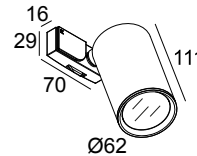

SUPERLOOP-SPY FOCUS MP 927 MDL B

20546 9200 B

AVAILABLE IN
BLACK 20546 9200 B
FLEMISH BRONZE 20546 9200 FBR
FLEMISH GOLD 20546 9200 FG

[View on website](#)

General info	
LOCATION	indoor
INSTALLATION	Low voltage systems Low voltage system mounted
INGRESS PROTECTION	IP20
WEIGHT (KG)	0.5
ADJUSTABILITY	0° to 90° swiveling, 355° rotatable
INFORMATION	ADJUSTABLE BEAM 12°-45° INCL.CLIP 48V ADAPTER EXCL.LED POWER SUPPLY 48V-DC

Electrical info	
ELECTRICAL	48V-DC
CLASS	III
DIM TYPE	MDL = 1-10V or DALI or push button
ENERGY CLASS	E
CERTIFICATES	CB, EAC, ENEC

Lightsource info	
LIGHTSOURCE NAME	LED
LIGHTSOURCE	LED array 17,2W / CRI>90 (R9: 60) / 2700K / 2009lm
TM-30 VALUES	rf: 89 / Rg: 100
SDCM	SDCM1
RISKGROUP	RG1
LM80	L90B10 > 50000
LED TECHNICS (LIGHT SOURCE)	2009lm // 17,2W // 117lm/W
LED TECHNICS (LUMINAIRE)	703lm // 20W // 36lm/W