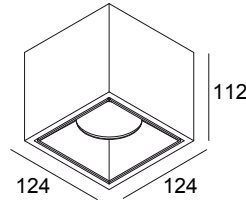

BOXY XL S 93020 DIM5 B-B

10723 9315 B-B

AVAILABLE IN

BLACK-BLACK 10723 9315 B-B

WHITE-BLACK 10723 9315 W-B

WHITE-WHITE 10723 9315 W-W

 [View on website](#)

General info

LOCATION	indoor
INSTALLATION	Ceiling Surface mounted
INGRESS PROTECTION	IP20
WEIGHT (KG)	1.3
ADJUSTABILITY	non adjustable
INFORMATION	REFLECTOR FL-20° INCL.DIMMABLE LED POWER SUPPLY 500mA-DC

Electrical info