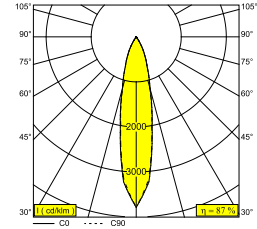

BOXY XL S 93020 DIM5 B-B

10723 9315 B-B

AVAILABLE IN

BLACK-BLACK 10723 9315 B-B

WHITE-BLACK 10723 9315 W-B

WHITE-WHITE 10723 9315 W-W

 [View on website](#)

General info