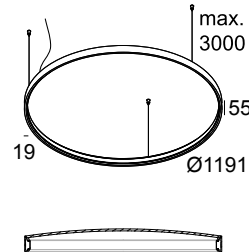

SUPERLOOP PLUS HC 120 SBL 930 FBR

20563 9300 FBR

AVAILABLE IN
BLACK 20563 9300 B
FLEMISH BRONZE 20563 9300 FBR
FLEMISH GOLD 20563 9300 FG
WHITE 20563 9300 W

 [View on website](#)

General info	
LOCATION	indoor
INSTALLATION	Ceiling Suspended
INGRESS PROTECTION	IP20
WEIGHT (KG)	3.9
ADJUSTABILITY	non adjustable
INFORMATION	INCL.PC SBL EXCL.LED POWER SUPPLY 900-1200mA-DC INCL.3 x CABLE SUSPENSION SINGLE AUTO. 3.0m INCL.1 x CABLE 2 x 0.75mm ²