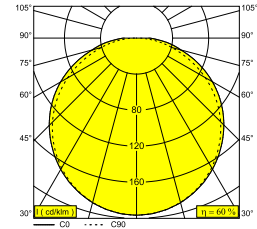

SUPERLOOP PLUS HC 120 SBL 930 FBR

20563 9300 FBR

AVAILABLE IN
BLACK 20563 9300 B
FLEMISH BRONZE 20563 9300 FBR
FLEMISH GOLD 20563 9300 FG
WHITE 20563 9300 W

 [View on website](#)

General info	
LOCATION	indoor
INSTALLATION	Ceiling Suspended
INGRESS PROTECTION	IP20
WEIGHT (KG)	3.9
ADJUSTABILITY	non adjustable
INFORMATION	INCL.PC SBL EXCL.LED POWER SUPPLY 900-1200mA-DC INCL.3 x CABLE SUSPENSION SINGLE AUTO. 3.0m INCL.1 x CABLE 2 x 0.75mm ²

Electrical info	
CLASS	III
DIM TYPE	depending on type of external power supply
ENERGY CLASS	E

Lightsource info	
LIGHTSOURCE NAME	LED
LIGHTSOURCE	LED cluster 36,4-50,3W / CRI>90 (R9: 59) / 3000K / 5022-6665lm
SDCM	SDCM3
LM80	L70 > 30000
LED TECHNICS (LIGHT SOURCE)	6665lm // 50,3W // 132lm/W
LED TECHNICS (LUMINAIRE)	4005lm // 58W // 69lm/W