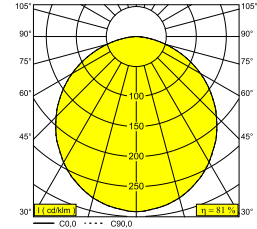

[View on website](#)

General info

LOCATION	indoor
INSTALLATION	Ceiling Recessed,Ceiling Surface mounted,Ceiling Suspended
INGRESS PROTECTION	IP20
WEIGHT (KG)	4.5
ADJUSTABILITY	non adjustable
INFORMATION	INCL.PC SBL INCL.DIMMABLE LED POWER SUPPLY - DALI (DT8)

Electrical info

ELECTRICAL	220-240V / 50-60Hz
CLASS	I
POWER SUPPLY	YES
DIM TYPE	DALI
ENERGY CLASS	D
CERTIFICATES	CB, ENEC, RCM

Lightsource info

LIGHTSOURCE NAME	LED
LIGHTSOURCE	@ 2700K: LED cluster 31W / CRI>90 (R9: 63) / 2700K-6500K / 4430lm Or @ 6500K: LED cluster 31,1W / CRI>90 (R9: 81) / 2700K-6500K / 4746lm
SDCM	SDCM3
RISKGROUP	RG0
LM80	L70 > 60000
LED TECHNICS (LIGHT SOURCE)	@ 2700K: 4430lm // 31W // 143lm/W Or @ 6500K: 4746lm // 31,1W // 153lm/W
LED TECHNICS (LUMINAIRE)	@ 2700K: 3570lm // 36W // 100lm/W Or @ 6500K: 3825lm // 36W // 107lm/W

Options

- MULTINOVA 55 SUSPENSION SET
- MULTINOVA ROD SUSPENSION
- MULTINOVA 55 RECESSED KIT