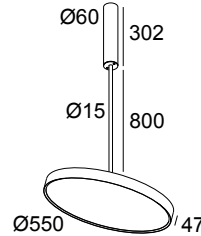

MULTINOVA 55 OK 800 930 DIM4 B

28025 9304 B

AVAILABLE IN

BLACK 28025 9304 B

GOLD COLOURED 28025 9304 GC

WHITE 28025 9304 W

 [View on website](#)

General info

LOCATION	indoor
INSTALLATION	Ceiling Surface mounted
INGRESS PROTECTION	IP20
WEIGHT (KG)	8.5
ADJUSTABILITY	0° to 90° swiveling, 355° rotatable
INFORMATION	INCL.PC SBL ADJUSTABLE 0-90°/355° INCL.DIMMABLE LED POWER SUPPLY

Electrical info

ELECTRICAL	220-240V / 50-60Hz
CLASS	I
POWER SUPPLY INCLUDED	YES
DIM TYPE	DALI or DSI or push button
ENERGY CLASS	D

Lightsource info

LIGHTSOURCE NAME	LED
LIGHTSOURCE	LED cluster 34,4W / CRI>90 (R9: 68) / 3000K / 4767lm
TM-30 VALUES	Rf: 89 / Rg: 97
SDCM	SDCM3
LM80	L70 > 60000
LED TECHNICS (LIGHT SOURCE)	4767lm // 34,4W // 139lm/W
LED TECHNICS (LUMINAIRE)	3842lm // 40W // 97lm/W

204 00 100 W COVERSET R 100 W

Notes: