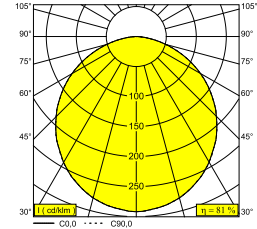

[View on website](#)

General info

LOCATION	indoor
INSTALLATION	Ceiling Surface mounted
INGRESS PROTECTION	IP20
WEIGHT (KG)	8.5
ADJUSTABILITY	0° to 90° swiveling, 355° rotatable
INFORMATION	INCL.PC SBL ADJUSTABLE 0-90°/355° INCL.DIMMABLE LED POWER SUPPLY

Electrical info

ELECTRICAL	220-240V / 50-60Hz
CLASS	I
POWER SUPPLY INCLUDED	YES
DIM TYPE	DALI or DSI or push button
ENERGY CLASS	D

Lightsource info

LIGHTSOURCE NAME	LED
LIGHTSOURCE	LED cluster 34,4W / CRI>90 (R9: 68) / 3000K / 4767lm
TM-30 VALUES	Rf: 89 / Rg: 97
SDCM	SDCM3
LM80	L70 > 60000
LED TECHNICS (LIGHT SOURCE)	4767lm // 34,4W // 139lm/W
LED TECHNICS (LUMINAIRE)	3842lm // 40W // 97lm/W

Options

COVERSET R 62-90-100

For detailed installation instructions, please consult the manual: [28025_XXX4_HAND.pdf](#)