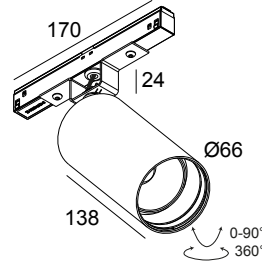

[View on website](#)

General info

LOCATION	indoor
INSTALLATION	Low voltage systems Low voltage system mounted
INGRESS PROTECTION	IP20
WEIGHT (KG)	0.6
ADJUSTABILITY	0° to 90° swiveling, 355° rotatable
INFORMATION	REFLECTOR SP-18° EXCL.LED POWER SUPPLY 48V-DC DALI DT8 dimming Optional REFLECTORS 30° & 45° available

Electrical info

ELECTRICAL	48V-DC
CLASS	III
DIM TYPE	DALI
ENERGY CLASS	E
CERTIFICATES	ENEC, LCA

Lightsource info

LIGHTSOURCE NAME	LED
LIGHTSOURCE	LED array 9W / CRI>90 (R9: 50) / 2700K-6500K / 1087lm
TM-30 VALUES	rf: 89 / Rg: 100
SDCM	SDCM2
RISKGROUP	RG1
LM80	L90B10 > 50000
LED TECHNICS (LIGHT SOURCE)	1087lm // 9W // 121lm/W
LED TECHNICS (LUMINAIRE)	776lm // 10W // 75lm/W

Remarks

Take a look at our **MAGNETIC PROFILES** movie

Requirements

SPY 66 TUBE
LED POWER SUPPLY 48V-DC