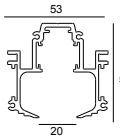

23359 0000 SLM26H - PROFILE

23359 0010 SLM26H - PROFILE 1m

23359 0020 SLM26H - PROFILE 2m

23359 0030 SLM26H - PROFILE 3m

SPLITLINE M20 ST profile

Available Colours

23397 0000 SPM20 ST - PROFILE

23397 0020 SPM20 ST - PROFILE 2m

23397 0030 SPM20 ST - PROFILE 3m

M20/M26H - HEDRA 92708 DIM5 BBR

23363 9215 BBR

SPLITLINE M20 profile

Available Colours

420 20 10 00 SPM20 - PROFILE 1m

420 20 20 00 SPM20 - PROFILE 2m

420 20 30 00 SPM20 - PROFILE 3m