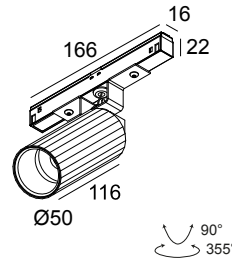

M20/M26H - HEDRA 92708 DIM5 BBR

23363 9215 BBR

AVAILABLE IN
BLACK BRONZE 23363 9215 BBR
GOLD COLOURED 23363 9215 GC

 [View on website](#)

General info

LOCATION	indoor
INSTALLATION	Low voltage systems Low voltage system mounted
INGRESS PROTECTION	IP20
WEIGHT (KG)	0.4
ADJUSTABILITY	0° to 90° swiveling, 355° rotatable
INFORMATION	LENS SP-8° EXCL.LED POWER SUPPLY 48V-DC