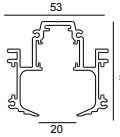

23359 0000 SLM26H - PROFILE

23359 0010 SLM26H - PROFILE 1m

23359 0020 SLM26H - PROFILE 2m

23359 0030 SLM26H - PROFILE 3m

SPLITLINE M20 ST profile

Available Colours

23397 0000 SPM20 ST - PROFILE

23397 0020 SPM20 ST - PROFILE 2m

23397 0030 SPM20 ST - PROFILE 3m

M20/M26H - HEDRA 92708 DIM5 BBR

23363 9215 BBR

SPLITLINE M20 profile

Available Colours

420 20 10 00 SPM20 - PROFILE 1m

420 20 20 00 SPM20 - PROFILE 2m

420 20 30 00 SPM20 - PROFILE 3m