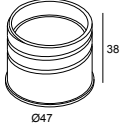

M20/M26H - HEDRA 92708 DIM5 BBR

23363 9215 BBR

Finish your product

---

473 01 00 B VIZIR TUBE B

☐

---

473 01 00 W VIZIR TUBE W

☐