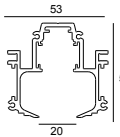

23359 0000 SLM26H - PROFILE

23359 0010 SLM26H - PROFILE 1m

23359 0020 SLM26H - PROFILE 2m

23359 0030 SLM26H - PROFILE 3m

SPLITLINE M20 ST profile

Available Colours

23397 0000 SPM20 ST - PROFILE

23397 0020 SPM20 ST - PROFILE 2m

23397 0030 SPM20 ST - PROFILE 3m

M20/M26H - HEDRA 92708 DIM5 BBR

23363 9215 BBR

SPLITLINE M20 profile

Available Colours

420 20 10 00 SPM20 - PROFILE 1m

420 20 20 00 SPM20 - PROFILE 2m

420 20 30 00 SPM20 - PROFILE 3m