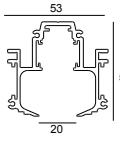

23359 0000 SLM26H - PROFILE

23359 0010 SLM26H - PROFILE 1m

23359 0020 SLM26H - PROFILE 2m

23359 0030 SLM26H - PROFILE 3m

SPLITLINE M20 ST profile

Available Colours

23397 0000 SPM20 ST - PROFILE

23397 0020 SPM20 ST - PROFILE 2m

23397 0030 SPM20 ST - PROFILE 3m

M20/M26H - HEDRA 92708 DIM5 BBR

23363 9215 BBR

SPLITLINE M20 profile

Available Colours

420 20 10 00 SPM20 - PROFILE 1m

420 20 20 00 SPM20 - PROFILE 2m

420 20 30 00 SPM20 - PROFILE 3m