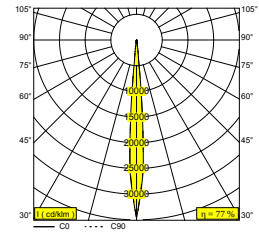

M20/M26H - HEDRA 92708 DIM5 BBR

23363 9215 BBR

AVAILABLE IN
BLACK BRONZE 23363 9215 BBR
GOLD COLOURED 23363 9215 GC

 [View on website](#)

General info

LOCATION	indoor
INSTALLATION	Low voltage systems Low voltage system mounted
INGRESS PROTECTION	IP20
WEIGHT (KG)	0.4
ADJUSTABILITY	0° to 90° swiveling, 355° rotatable
INFORMATION	LENS SP-8° EXCL.LED POWER SUPPLY 48V-DC

Electrical info

ELECTRICAL	48V-DC
CLASS	III
DIM TYPE	DALI
ENERGY CLASS	F
CERTIFICATES	ENEC

Lightsource info

LIGHTSOURCE NAME	LED
LIGHTSOURCE	LED array 5,7W / CRI>90 (R9: 56) / 2700K / 519lm
TM-30 VALUES	rf: 91 / Rg: 99
SDCM	SDCM2
RISKGROUP	RG2 (threshold 0,6m)
LM80	L90B10 > 41000
LED TECHNICS (LIGHT SOURCE)	519lm // 5,7W // 90lm/W
LED TECHNICS (LUMINAIRE)	397lm // 7W // 61lm/W