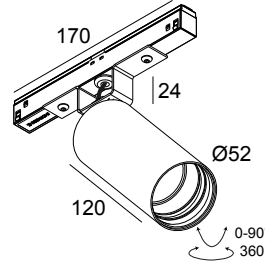

M20/M26H - SPY 52 TW 96520 DIM5 B

23331 9025 B

AVAILABLE IN
BLACK 23331 9025 B
WHITE 23331 9025 W

 [View on website](#)

General info

| | |
|---------------------------|---|
| LOCATION | indoor |
| INSTALLATION | Low voltage systems Low voltage system mounted |
| INGRESS PROTECTION | IP20 |
| WEIGHT (KG) | 0.5 |
| ADJUSTABILITY | 0° to 90° swiveling, 355° rotatable |
| INFORMATION | REFLECTOR FL-20° EXCL.LED POWER SUPPLY 48V-DC DALI DT8 dimming Optional REFLECTORS 30° & 45° available |