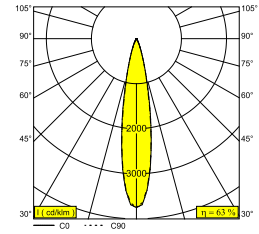

[View on website](#)

General info

LOCATION	indoor
INSTALLATION	Low voltage systems Low voltage system mounted
INGRESS PROTECTION	IP20
WEIGHT (KG)	0.5
ADJUSTABILITY	0° to 90° swiveling, 355° rotatable
INFORMATION	REFLECTOR FL-20° EXCL.LED POWER SUPPLY 48V-DC DALI DT8 dimming Optional REFLECTORS 30° & 45° available

Electrical info

ELECTRICAL	48V-DC
CLASS	III
DIM TYPE	DALI
ENERGY CLASS	E
CERTIFICATES	ENEC, LCA

Lightsource info

LIGHTSOURCE NAME	LED
LIGHTSOURCE	LED array 9W / CRI>90 (R9: 50) / 2700K-6500K / 1087lm
TM-30 VALUES	rf: 89 / Rg: 100
SDCM	SDCM2
RISKGROUP	RG1
LM80	L90B10 > 50000
LED TECHNICS (LIGHT SOURCE)	1087lm // 9W // 121lm/W
LED TECHNICS (LUMINAIRE)	681lm // 10W // 66lm/W

Remarks

Take a look at our **MAGNETIC PROFILES** movie

Requirements

SPY 52 TUBE
LED POWER SUPPLY 48V-DC