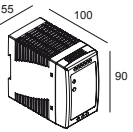

LED power supplies

#

300 89 48 100 LED POWER SUPPLY 48V-DC / 100W DIN

7 ☐