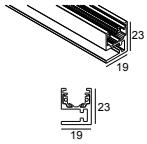

SOLI - LINE 60 DOWN 930 MDL B

27149 9300 B

COMPATIBLE COMPOSABLES

SOLISCAPE profile

Available Colours

27111 0020 SOLI - PROFILE 2m

27111 0030 SOLI - PROFILE 3m

Notes: