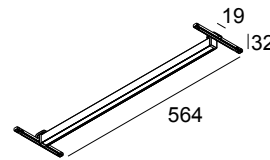

SOLI - LINE 60 DOWN 930 MDL B

27149 9300 B

AVAILABLE IN
BLACK 27149 9300 B
WHITE 27149 9300 W

 [View on website](#)

General info

LOCATION	indoor
INSTALLATION	Low voltage systems Low voltage system mounted
INGRESS PROTECTION	IP20
WEIGHT (KG)	0.4
ADJUSTABILITY	non adjustable
INFORMATION	EXCL.LED POWER SUPPLY 48V-DC