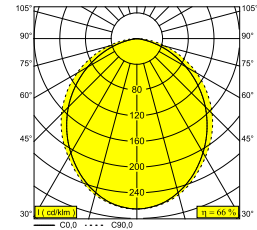

SOLI - LINE 60 DOWN 930 MDL B

27149 9300 B

AVAILABLE IN
BLACK 27149 9300 B
WHITE 27149 9300 W

 [View on website](#)

General info

LOCATION	indoor
INSTALLATION	Low voltage systems Low voltage system mounted
INGRESS PROTECTION	IP20
WEIGHT (KG)	0.4
ADJUSTABILITY	non adjustable
INFORMATION	EXCL.LED POWER SUPPLY 48V-DC