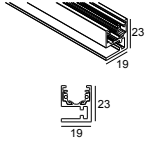

SOLI - LINE 60 DOWN 930 MDL B

27149 9300 B

COMPATIBLE COMPOSABLES

SOLISCAPE profile

Available Colours

27111 0020 SOLI - PROFILE 2m

27111 0030 SOLI - PROFILE 3m

Notes: