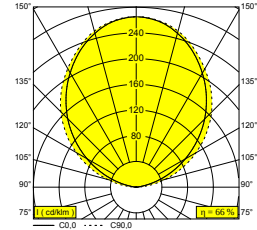

SOLI - LINE 60 UP 930 MDL B

27158 9300 B

AVAILABLE IN
BLACK 27158 9300 B
WHITE 27158 9300 W

 [View on website](#)

General info

LOCATION	indoor
INSTALLATION	Low voltage systems Low voltage system mounted
INGRESS PROTECTION	IP20
WEIGHT (KG)	0.4
ADJUSTABILITY	non adjustable
INFORMATION	EXCL.LED POWER SUPPLY 48V-DC

Electrical info

ELECTRICAL	48V-DC
CLASS	III
DIM TYPE	MDL = 1-10V or DALI or push button
ENERGY CLASS	E
CERTIFICATES	CB, ENEC

Lightsource info

LIGHTSOURCE NAME	LED
LIGHTSOURCE	LED flex 11,7W / CRI>90 (R9: 65) / 3000K / 1500lm
SDCM	SDCM3
LM80	L70 > 30000
LED TECHNICS (LIGHT SOURCE)	1500lm // 11,7W // 128lm/W
LED TECHNICS (LUMINAIRE)	995lm // 13W // 74lm/W