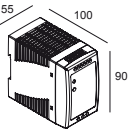

LED power supplies

#

300 89 48 100 LED POWER SUPPLY 48V-DC / 100W DIN

7

☐