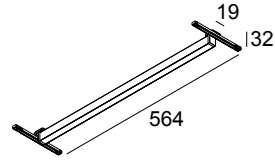

SOLI - LINE 60 UP 930 MDL B

27158 9300 B

AVAILABLE IN
BLACK 27158 9300 B
WHITE 27158 9300 W

 [View on website](#)

General info

LOCATION	indoor
INSTALLATION	Low voltage systems Low voltage system mounted
INGRESS PROTECTION	IP20
WEIGHT (KG)	0.4
ADJUSTABILITY	non adjustable
INFORMATION	EXCL.LED POWER SUPPLY 48V-DC