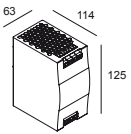

300 89 48 240 LED POWER SUPPLY 48V-DC / 240W DIN

17

☐