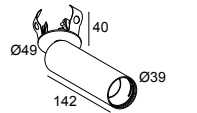

WHITE-WHITE 24134 9330 W-W

[View on website](#)

General info

LOCATION	indoor
INSTALLATION	Ceiling Recessed,Ceiling Surface mounted,Low voltage systems Low voltage system mounted
CUTOUT SHAPE/SIZE (MM)	round - 43
RECESSED DEPTH (MM)	40
INGRESS PROTECTION	IP20
WEIGHT (KG)	0.4
ADJUSTABILITY	0° to 85° swiveling, 355° rotatable
INFORMATION	REFLECTOR WFL-40° EXCL.LED POWER SUPPLY 350-500mA-DC