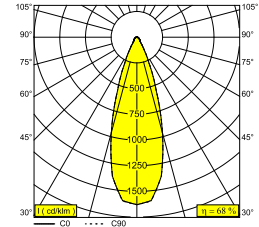

WHITE-WHITE 24134 9330 W-W

[View on website](#)

General info

LOCATION	indoor
INSTALLATION	Ceiling Recessed,Ceiling Surface mounted,Low voltage systems Low voltage system mounted
CUTOUT SHAPE/SIZE (MM)	round - 43
RECESSED DEPTH (MM)	40
INGRESS PROTECTION	IP20
WEIGHT (KG)	0.4
ADJUSTABILITY	0° to 85° swiveling, 355° rotatable
INFORMATION	REFLECTOR WFL-40° EXCL.LED POWER SUPPLY 350-500mA-DC

Electrical info

CLASS	III
DIM TYPE	depending on power supply
ENERGY CLASS	D
CERTIFICATES	CB, ENEC, LCA

Lightsource info

LIGHTSOURCE NAME	LED
LIGHTSOURCE	LED array 5,8-8,6W / CRI>90 (R9: 52) / 3000K / 787-1089lm
TM-30 VALUES	rf: 90 / Rg: 99
SDCM	SDCM1
RISKGROUP	RG1
LM80	L90B10 > 50000
LED TECHNICS (LIGHT SOURCE)	1089lm // 8,6W // 127lm/W
LED TECHNICS (LUMINAIRE)	737lm // 10W // 75lm/W