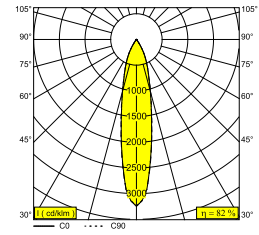

 [View on website](#)

General info	
LOCATION	indoor
INSTALLATION	Ceiling Recessed
CUTOUT SHAPE/SIZE (MM)	round - Ø KIT
RECESSED DEPTH (MM)	80
INGRESS PROTECTION	IP20
WEIGHT (KG)	0.3
ADJUSTABILITY	0° to 45° swiveling, 355° rotatable
INFORMATION	REFLECTOR FL-20° EXCL.LED POWER SUPPLY 350-500mA-DC

Electrical info	
CLASS	III
DIM TYPE	depending on power supply
ENERGY CLASS	E
CERTIFICATES	CB, ENEC

Lightsource info	
LIGHTSOURCE NAME	LED
LIGHTSOURCE	LED array 5,8-8,6W / CRI>90 (R9: 60) / 2700K / 753-1041lm
TM-30 VALUES	rf: 89 / Rg: 100
SDCM	SDCM1
RISKGROUPE	RG1
LM80	L90B10 > 50000
LED TECHNICS (LIGHT SOURCE)	1041lm // 8,6W // 121lm/W
LED TECHNICS (LUMINAIRE)	849lm // 10W // 86lm/W