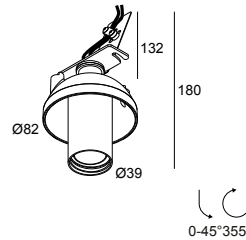

 [View on website](#)

General info	
LOCATION	indoor
INSTALLATION	Ceiling Recessed
CUTOUT SHAPE/SIZE (MM)	round - Ø KIT
RECESSED DEPTH (MM)	80
INGRESS PROTECTION	IP20
WEIGHT (KG)	0.3
ADJUSTABILITY	0° to 45° swiveling, 355° rotatable
INFORMATION	REFLECTOR FL-20° EXCL.LED POWER SUPPLY 350-500mA-DC