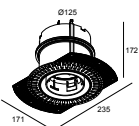

24121 9220 W

Mounting kits

15212 2030 MOUNTING KIT SPY 39/52 TRIMLESS O.F.A.

Mounting kits stretched ceiling

15212 0080 MOUNTING KIT SPY 39/52 TRIMLESS CSC

15212 0160 MOUNTING KIT SPY 39/52 TRIMLESS WSC

Mounting kits side air + light

29810 0030 MOUNTING KIT SIDE AIR 103

Mounting kits top air + light

29810 0230 MOUNTING KIT TOP AIR 103

SPY 39 TRIMLESS 92720 W

24121 9220 W

Mounting kits side air only

29810 0100 MOUNTING KIT SIDE AIR ONLY 1