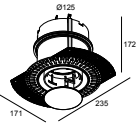

Mounting kits top air only

29810 0200 MOUNTING KIT TOP AIR ONLY 1