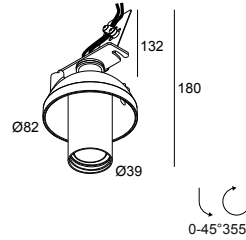

 [View on website](#)

General info

LOCATION	indoor
INSTALLATION	Ceiling Recessed
CUTOUT SHAPE/SIZE (MM)	round - Ø KIT
RECESSED DEPTH (MM)	80
INGRESS PROTECTION	IP20
WEIGHT (KG)	0.3
ADJUSTABILITY	0° to 45° swiveling, 355° rotatable
INFORMATION	REFLECTOR FL-20° EXCL.LED POWER SUPPLY 350-500mA-DC