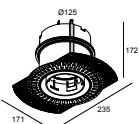

24121 9320 B

Mounting kits

15212 2030 MOUNTING KIT SPY 39/52 TRIMLESS O.F.A.

Mounting kits stretched ceiling

15212 0080 MOUNTING KIT SPY 39/52 TRIMLESS CSC

15212 0160 MOUNTING KIT SPY 39/52 TRIMLESS WSC

Mounting kits side air + light

29810 0030 MOUNTING KIT SIDE AIR 103

Mounting kits top air + light

29810 0230 MOUNTING KIT TOP AIR 103

SPY 39 TRIMLESS 93020 B

24121 9320 B

Mounting kits side air only

29810 0100 MOUNTING KIT SIDE AIR ONLY 1