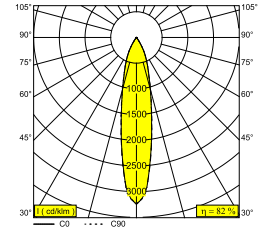

 [View on website](#)

General info

LOCATION	indoor
INSTALLATION	Ceiling Recessed
CUTOUT SHAPE/SIZE (MM)	round - Ø KIT
RECESSED DEPTH (MM)	80
INGRESS PROTECTION	IP20
WEIGHT (KG)	0.3
ADJUSTABILITY	0° to 45° swiveling, 355° rotatable
INFORMATION	REFLECTOR FL-20° EXCL.LED POWER SUPPLY 350-500mA-DC

Electrical info

CLASS	III
DIM TYPE	depending on power supply
ENERGY CLASS	D
CERTIFICATES	CB, ENEC

Lightsource info

LIGHTSOURCE NAME	LED
LIGHTSOURCE	LED array 5,8-8,6W / CRI>90 (R9: 52) / 3000K / 787-1089lm
TM-30 VALUES	rf: 90 / Rg: 99
SDCM	SDCM1
RISKGROUPE	RG1
LM80	L90B10 > 50000
LED TECHNICS (LIGHT SOURCE)	1089lm // 8,6W // 127lm/W
LED TECHNICS (LUMINAIRE)	888lm // 10W // 90lm/W