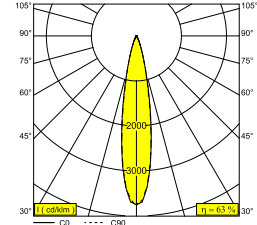

SPY 52 TW 96520 ADM DIM5 B

19881 9025 B

AVAILABLE IN
BLACK 19881 9025 B
FULL WHITE 19881 9025 FW
WHITE 19881 9025 W

 [View on website](#)

General info

LOCATION	indoor
INSTALLATION	Mains voltage track Mains voltage track mounted
INGRESS PROTECTION	IP20
WEIGHT (KG)	0.9
ADJUSTABILITY	0° to 90° swiveling, 355° rotatable
INFORMATION	REFLECTOR FL-20° 3F MULTI DIMMABLE POWER ADAPTER 500mA - (DALI DT8) Optional REFLECTORS 30° & 45° available