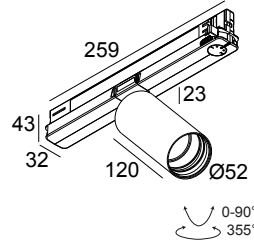

SPY 52 TW 96520 ADM DIM5 B

19881 9025 B

AVAILABLE IN
BLACK 19881 9025 B
FULL WHITE 19881 9025 FW
WHITE 19881 9025 W

 [View on website](#)

General info

LOCATION	indoor
INSTALLATION	Mains voltage track Mains voltage track mounted
INGRESS PROTECTION	IP20
WEIGHT (KG)	0.9
ADJUSTABILITY	0° to 90° swiveling, 355° rotatable
INFORMATION	REFLECTOR FL-20° 3F MULTI DIMMABLE POWER ADAPTER 500mA - (DALI DT8) Optional REFLECTORS 30° & 45° available

Requirements

SPY 52 TUBE
 TRACK 3F DIM

SPY 52 TW 96520 ADM DIM5 B

19881 9025 B

Accessories

HONEYCOMB 42
SPREAD LENS 42
LINEAR SPREAD LENS 42
SOFTENING LENS 42
GLASS SBL 42

For detailed installation instructions, please consult the manual: [19881_XXX5_HAND.pdf](#)