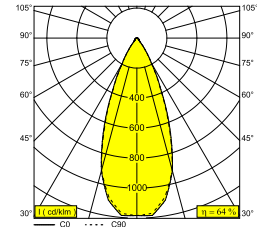

WHITE-WHITE 19820 9230 W-W

[View on website](#)

General info

LOCATION	indoor
INSTALLATION	Ceiling Recessed,Ceiling Surface mounted
CUTOUT SHAPE/SIZE (MM)	round - 51
RECESSED DEPTH (MM)	40
INGRESS PROTECTION	IP20
WEIGHT (KG)	0.4
ADJUSTABILITY	0° to 90° swiveling, 355° rotatable
INFORMATION	REFLECTOR WFL-45° EXCL.LED POWER SUPPLY 350-700mA-DC Optional REFLECTORS 20° & 30° available