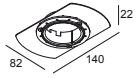

Mounting kits

414 90 01 MOUNTING KIT FLUSH SPY

☐