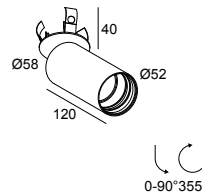

WHITE-WHITE 19820 9230 W-W

[View on website](#)

General info

LOCATION	indoor
INSTALLATION	Ceiling Recessed,Ceiling Surface mounted
CUTOUT SHAPE/SIZE (MM)	round - 51
RECESSED DEPTH (MM)	40
INGRESS PROTECTION	IP20
WEIGHT (KG)	0.4
ADJUSTABILITY	0° to 90° swiveling, 355° rotatable
INFORMATION	REFLECTOR WFL-45° EXCL.LED POWER SUPPLY 350-700mA-DC Optional REFLECTORS 20° & 30° available