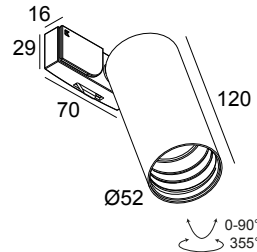

[View on website](#)

General info

LOCATION	indoor
INSTALLATION	Low voltage systems Low voltage system mounted
INGRESS PROTECTION	IP20
WEIGHT (KG)	0.4
ADJUSTABILITY	0° to 90° swiveling, 355° rotatable
INFORMATION	REFLECTOR FL-20° INCL.CLIP 48V ADAPTER EXCL.LED POWER SUPPLY 48V-DC Optional REFLECTORS 30° & 45° available

Electrical info

ELECTRICAL	48V-DC
CLASS	III
DIM TYPE	MDL = 1-10V or DALI or push button
ENERGY CLASS	E
CERTIFICATES	CB, ENEC

Lightsource info

LIGHTSOURCE NAME	LED
LIGHTSOURCE	LED array 8,6W / CRI>90 (R9: 60) / 2700K / 1041lm
TM-30 VALUES	rf: 89 / Rg: 100
SDCM	SDCM1
RISKGROUP	RG1
LM80	L90B10 > 50000
LED TECHNICS (LIGHT SOURCE)	1041lm // 8,6W // 121lm/W
LED TECHNICS (LUMINAIRE)	652lm // 10W // 66lm/W

Requirements

SPY 52 TUBE
LED POWER SUPPLY 48V-DC

Options

DIMMABLE MODULATOR