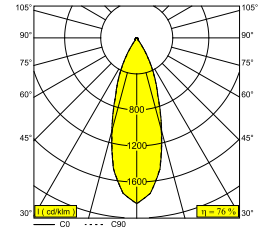

SPYCO ON AC 93033 DIM8 B

19919 9328 B

AVAILABLE IN
BLACK 19919 9328 B
WHITE 19919 9328 W

[View on website](#)

General info

LOCATION	indoor
INSTALLATION	Ceiling Surface mounted
INGRESS PROTECTION	IP20
WEIGHT (KG)	0.5
ADJUSTABILITY	0° to 90° swiveling, 350° rotatable
INFORMATION	REFLECTOR FL-33° BLACK version: INCL.SPY TUBE S B / WHITE version: INCL.SPY TUBE S W

Electrical info

ELECTRICAL	230V / 50-60Hz
CLASS	I
DIM TYPE	mains (phase cut-off)
ENERGY CLASS	F

Lightsource info

LIGHTSOURCE NAME	LED
LIGHTSOURCE	AC LED array 8W / CRI>90 (R9: 54) / 3000K / 630lm
TM-30 VALUES	rf: 91 / Rg: 98
SDCM	SDCM3
RISKGROUP	RG1
LM80	L80B10 > 67000
LED TECHNICS (LIGHT SOURCE)	630lm // 8W // 79lm/W
LED TECHNICS (LUMINAIRE)	477lm // 8W // 60lm/W