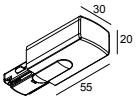

27600 0030 B

TRACK PARTS

Track profiles

27600 0020 B TRACK 1F ON 2m B

27600 0020 W TRACK 1F ON 2m W

27600 0030 B TRACK 1F ON 3m B

27600 0030 W TRACK 1F ON 3m W

Track parts

27600 0210 B TRACK 1F ON CORNER 180° B

27600 0210 W TRACK 1F ON CORNER 180° W

27600 0340 B TRACK 1F ON CORNER 90° IN B

27600 0340 W TRACK 1F ON CORNER 90° IN W

27600 0350 B TRACK 1F ON CORNER 90° OUT B

27600 0350 W TRACK 1F ON CORNER 90° OUT W

27600 0410 B TRACK 1F ON END CAP B

27600 0410 W TRACK 1F ON END CAP W

TRACK 1F ON 3m B

27600 0030 B

Current supply

27600 0110 B TRACK 1F ON END SUPPLY 11 B

27600 0110 W TRACK 1F ON END SUPPLY 11 W

27600 0120 B TRACK 1F ON END SUPPLY 12 B