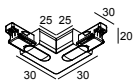

Electrical info

CLASS	I
--------------	---

Remarks

White = RAL9010

Options

TRACK OPTIONS

For detailed installation instructions, please consult the manual: [27600_XXXX_HAND.pdf](#)

TRACK 1F ON 3m B

27600 0030 B

TRACK PARTS

Track profiles

27600 0020 B TRACK 1F ON 2m B

27600 0020 W TRACK 1F ON 2m W

27600 0030 B TRACK 1F ON 3m B

27600 0030 W TRACK 1F ON 3m W

Track parts

27600 0210 B TRACK 1F ON CORNER 180° B

27600 0210 W TRACK 1F ON CORNER 180° W

27600 0340 B TRACK 1F ON CORNER 90° IN B

27600 0340 W TRACK 1F ON CORNER 90° IN W

27600 0350 B TRACK 1F ON CORNER 90° OUT B

27600 0350 W TRACK 1F ON CORNER 90° OUT W