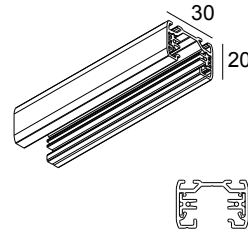

TRACK 1F ON 3m B

27600 0030 B

AVAILABLE IN
BLACK 27600 0030 B
WHITE 27600 0030 W

 [View on website](#)

General info

LOCATION	indoor
INSTALLATION	Ceiling Surface mounted
INGRESS PROTECTION	IP20
WEIGHT (KG)	1.4

Electrical info

CLASS	I
--------------	---

Remarks

White = RAL9010

Options

TRACK OPTIONS

For detailed installation instructions, please consult the manual: [27600_XXXX_HAND.pdf](#)

TRACK 1F ON 3m B

27600 0030 B

TRACK PARTS

Track profiles

27600 0020 B TRACK 1F ON 2m B

27600 0020 W TRACK 1F ON 2m W

27600 0030 B TRACK 1F ON 3m B

27600 0030 W TRACK 1F ON 3m W

Track parts