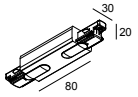

27600 0140 B TRACK 1F ON MIDDLE SUPPLY B

☐

27600 0140 W TRACK 1F ON MIDDLE SUPPLY W

☐