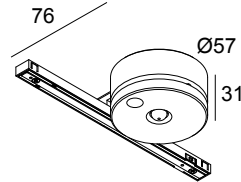

SOLI - SENSE DALI PRESENCE AND DAYLIGHT B

27110 0055 B

AVAILABLE IN
BLACK 27110 0055 B
WHITE 27110 0055 W

 [View on website](#)

General info

| | |
|---------------------------|------------------------------------|
| LOCATION | indoor |
| INGRESS PROTECTION | IP20 |
| WEIGHT (KG) | 0.2 |
| ADJUSTABILITY | non adjustable |
| INFORMATION | PRESENCE and DAYLIGHT 0,1W max. |

Electrical info

| | |
|--------------|-----|
| CLASS | III |
|--------------|-----|

For detailed installation instructions, please consult the manual: [27110_0055_HAND.pdf](#)

WHERE USED

- 27111.0020** SOLI - PROFILE 2m
- 27111.0030** SOLI - PROFILE 3m