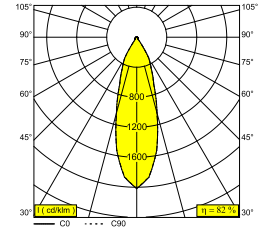

QOBY R AC 93033 DIM8 B

28311 9328 B

AVAILABLE IN
BLACK 28311 9328 B
WHITE 28311 9328 W

 [View on website](#)

General info

LOCATION	indoor
INSTALLATION	Ceiling Surface mounted
INGRESS PROTECTION	IP20
WEIGHT (KG)	0.4
ADJUSTABILITY	non adjustable
INFORMATION	REFLECTOR FL-33°

Electrical info

ELECTRICAL	230V / 50-60Hz
CLASS	I
DIM TYPE	mains (phase cut-off)
ENERGY CLASS	F

Lightsource info

LIGHTSOURCE NAME	LED
LIGHTSOURCE	AC LED array 8W / CRI>90 (R9: 54) / 3000K / 630lm
TM-30 VALUES	rf: 91 / Rg: 98
SDCM	SDCM3
RISKGROUP	RG1
LM80	L80B10 > 67000
LED TECHNICS (LIGHT SOURCE)	630lm // 8W // 79lm/W
LED TECHNICS (LUMINAIRE)	519lm // 8W // 65lm/W