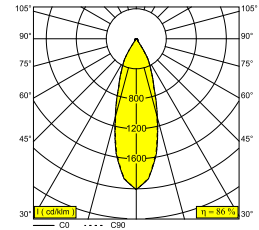

QOBY S AC 2 93033 DIM8 W

28313 9328 W

AVAILABLE IN
BLACK 28313 9328 B
WHITE 28313 9328 W

[View on website](#)

General info

LOCATION	indoor
INSTALLATION	Ceiling Surface mounted
INGRESS PROTECTION	IP20
WEIGHT (KG)	0.7
ADJUSTABILITY	non adjustable
INFORMATION	REFLECTOR FL-33°

Electrical info

ELECTRICAL	230V / 50-60Hz
CLASS	I
DIM TYPE	mains (phase cut-off)
ENERGY CLASS	F

Lightsource info

LIGHTSOURCE NAME	LED
LIGHTSOURCE	2 x (AC LED array 8W / CRI>90 (R9: 54) / 3000K / 630lm)
TM-30 VALUES	rf: 91 / Rg: 98
SDCM	SDCM3
RISKGROUP	RG1
LM80	L80B10 > 67000
LED TECHNICS (LIGHT SOURCE)	1260lm // 16W // 79lm/W
LED TECHNICS (LUMINAIRE)	1080lm // 16W // 67lm/W