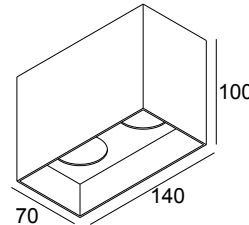

QOBY S AC 2 93033 DIM8 W

28313 9328 W

AVAILABLE IN
BLACK 28313 9328 B
WHITE 28313 9328 W

[View on website](#)

General info

LOCATION	indoor
INSTALLATION	Ceiling Surface mounted
INGRESS PROTECTION	IP20
WEIGHT (KG)	0.7
ADJUSTABILITY	non adjustable
INFORMATION	REFLECTOR FL-33°