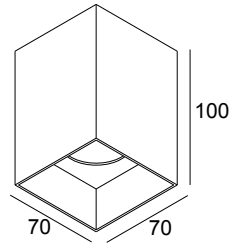

QOBY S AC 1 93033 DIM8 B

28312 9328 B

AVAILABLE IN
BLACK 28312 9328 B
WHITE 28312 9328 W

 [View on website](#)

General info

LOCATION	indoor
INSTALLATION	Ceiling Surface mounted
INGRESS PROTECTION	IP20
WEIGHT (KG)	0.4
ADJUSTABILITY	non adjustable
INFORMATION	REFLECTOR FL-33°