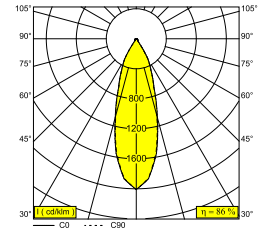

QOBY S AC 1 93033 DIM8 B

28312 9328 B

AVAILABLE IN
BLACK 28312 9328 B
WHITE 28312 9328 W

 [View on website](#)

General info

LOCATION	indoor
INSTALLATION	Ceiling Surface mounted
INGRESS PROTECTION	IP20
WEIGHT (KG)	0.4
ADJUSTABILITY	non adjustable
INFORMATION	REFLECTOR FL-33°

Electrical info

ELECTRICAL	230V / 50-60Hz
CLASS	I
DIM TYPE	mains (phase cut-off)
ENERGY CLASS	F

Lightsource info

LIGHTSOURCE NAME	LED
LIGHTSOURCE	AC LED array 8W / CRI>90 (R9: 54) / 3000K / 630lm
TM-30 VALUES	rf: 91 / Rg: 98
SDCM	SDCM3
RISKGROUP	RG1
LM80	L80B10 > 67000
LED TECHNICS (LIGHT SOURCE)	630lm // 8W // 79lm/W
LED TECHNICS (LUMINAIRE)	540lm // 8W // 67lm/W