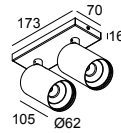

SPYCO ON 2 AC 93033 DIM8 W

28315 9328 W

AVAILABLE IN
BLACK 28315 9328 B
WHITE 28315 9328 W

 [View on website](#)

General info

LOCATION	indoor
INSTALLATION	Ceiling Surface mounted
INGRESS PROTECTION	IP20
WEIGHT (KG)	0.7
ADJUSTABILITY	0° to 90° swiveling, 350° rotatable
INFORMATION	REFLECTOR FL-33° BLACK version: INCL.SPY TUBE S B / WHITE version: INCL.SPY TUBE S W