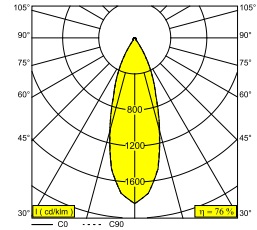

SPYCO ON 2 AC 93033 DIM8 W

28315 9328 W

AVAILABLE IN
BLACK 28315 9328 B
WHITE 28315 9328 W

 [View on website](#)

General info

LOCATION	indoor
INSTALLATION	Ceiling Surface mounted
INGRESS PROTECTION	IP20
WEIGHT (KG)	0.7
ADJUSTABILITY	0° to 90° swiveling, 350° rotatable
INFORMATION	REFLECTOR FL-33° BLACK version: INCL.SPY TUBE S B / WHITE version: INCL.SPY TUBE S W

Electrical info

ELECTRICAL	230V / 50-60Hz
CLASS	I
DIM TYPE	mains (phase cut-off)
ENERGY CLASS	F

Lightsource info

LIGHTSOURCE NAME	LED
LIGHTSOURCE	2 x (AC LED array 8W / CRI>90 (R9: 54) / 3000K / 630lm)
TM-30 VALUES	rf: 91 / Rg: 98
SDCM	SDCM3
RISKGROUP	RG1
LM80	L80B10 > 67000
LED TECHNICS (LIGHT SOURCE)	1260lm // 16W // 79lm/W
LED TECHNICS (LUMINAIRE)	954lm // 16W // 60lm/W