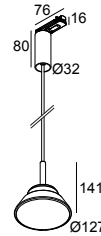

[View on website](#)

General info

LOCATION	indoor
INSTALLATION	Mains voltage track Mains voltage track mounted
INGRESS PROTECTION	IP20
WEIGHT (KG)	0.6
ADJUSTABILITY	non adjustable
INFORMATION	INCL.1 x CABLE 3 x 0.75mm² 1,6m EXCL. TOUPE SHADE

Electrical info

ELECTRICAL	230V / 50-60Hz
CLASS	I
DIM TYPE	mains (phase cut-off)
ENERGY CLASS	G

Lightsource info

LIGHTSOURCE NAME	LED
LIGHTSOURCE	AC LED array 8W / CRI>90 (R9: 54) / 3000K / 630lm
TM-30 VALUES	rf: 91 / Rg: 98
SDCM	SDCM3
RISKGROUP	RG1
LM80	L80B10 > 67000
LED TECHNICS (LIGHT SOURCE)	630lm // 8W // 79lm/W
LED TECHNICS (LUMINAIRE)	452lm // 8W // 57lm/W

Requirements

TOUPE SHADE

Options

CABLE CLAMP