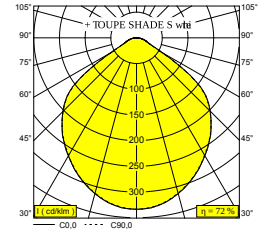

TOUPE AC 927 ADM DIM8 W

100061 9208 W

AVAILABLE IN
BLACK 100061 9208 B
WHITE 100061 9208 W

[View on website](#)

General info

LOCATION	indoor
INSTALLATION	Mains voltage track Mains voltage track mounted
INGRESS PROTECTION	IP20
WEIGHT (KG)	0.6
ADJUSTABILITY	non adjustable
INFORMATION	INCL.1 x CABLE 3 x 0.75mm ² 1,6m EXCL. TOUPE SHADE