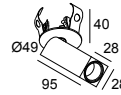

[View on website](#)

General info

LOCATION	indoor
INSTALLATION	Ceiling Surface mounted
CUTOUT SHAPE/SIZE (MM)	round - 43
RECESSED DEPTH (MM)	40
INGRESS PROTECTION	IP20
WEIGHT (KG)	0.3
ADJUSTABILITY	0° to 85° swiveling, 355° rotatable
INFORMATION	REFLECTOR FL-30° EXCL.LED POWER SUPPLY 350mA-DC SPY 27 L TUBE B included