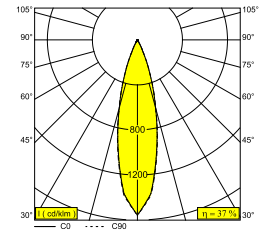

OCTAV 27 CLIP 93030 GC-B

29011 9320 GC-B

AVAILABLE IN

BLACK-BLACK 29011 9320 B-B

FLEMISH BRONZE-BLACK 29011 9320 FBR-B

FLEMISH GOLD-BLACK 29011 9320 FG-B

GOLD COLORED-BLACK 29011 9320 GC-B

WHITE-WHITE 29011 9320 W-W

[View on website](#)

General info

LOCATION	indoor
INSTALLATION	Ceiling Surface mounted
CUTOUT SHAPE/SIZE (MM)	round - 43
RECESSED DEPTH (MM)	40
INGRESS PROTECTION	IP20
WEIGHT (KG)	0.3
ADJUSTABILITY	0° to 85° swiveling, 355° rotatable
INFORMATION	REFLECTOR FL-30° EXCL.LED POWER SUPPLY 350mA-DC SPY 27 L TUBE B included